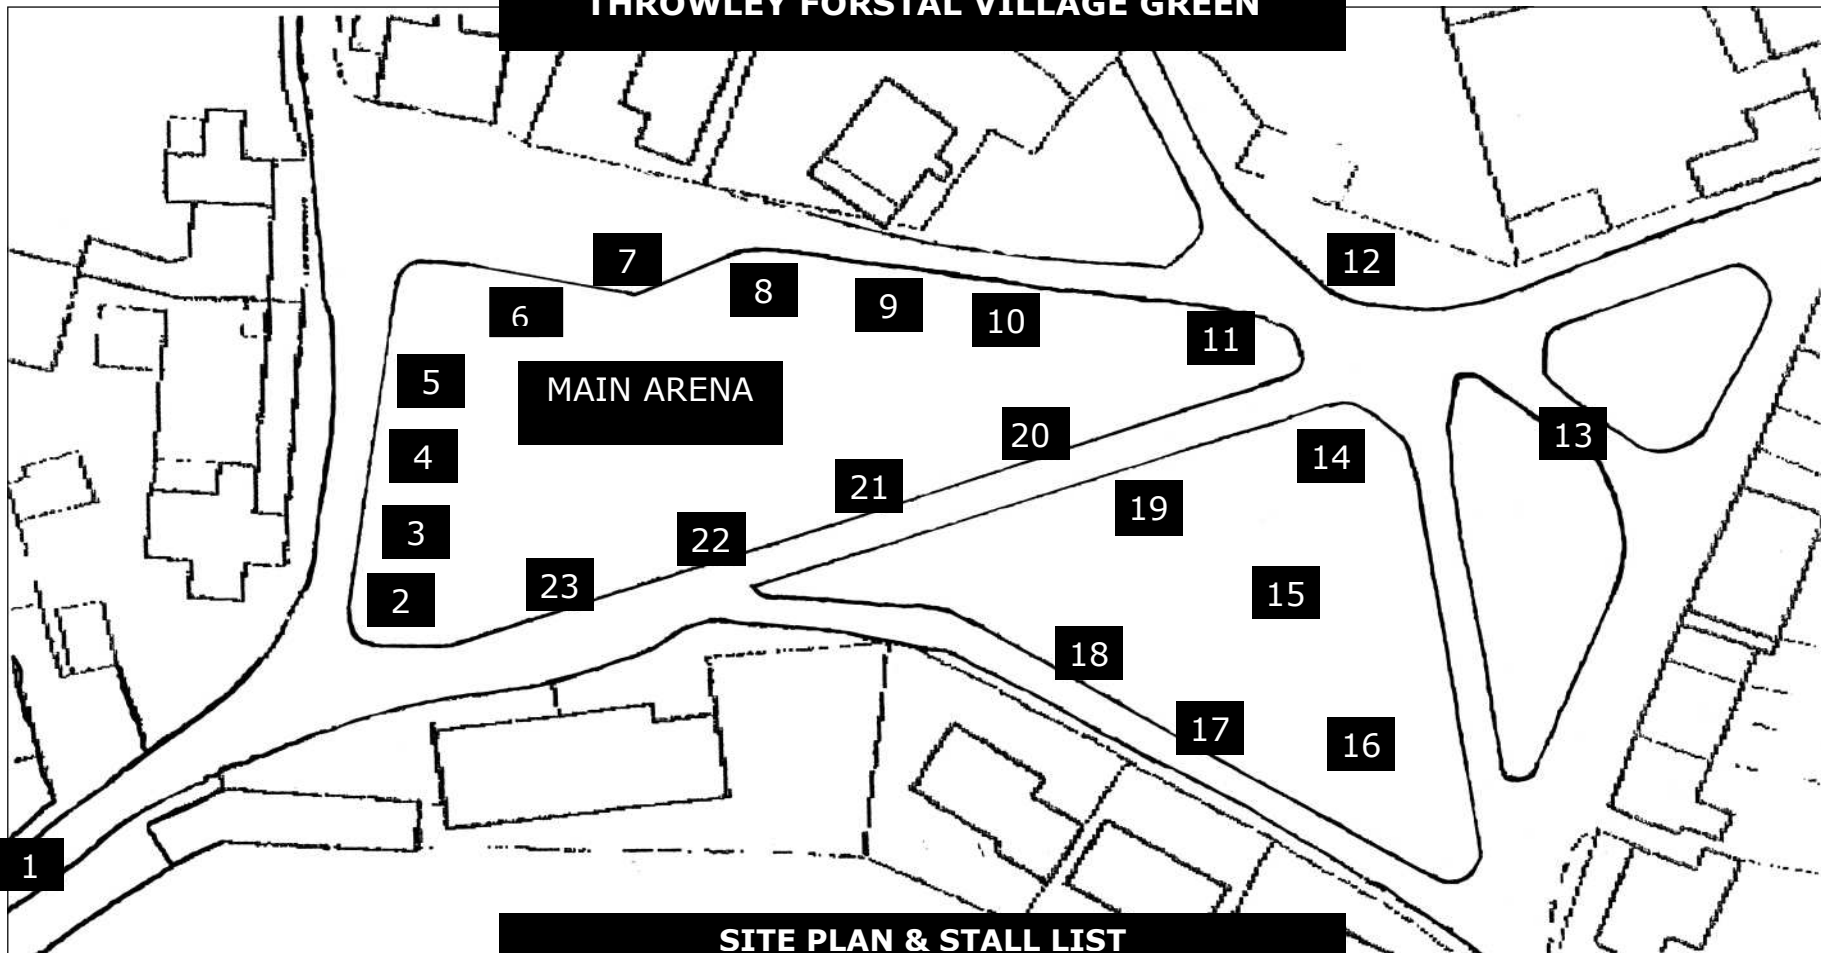

# THROWLEY FORSTAL VILLAGE GREEN

## SITE PLAN & STALL LIST

- |                       |                               |                               |                        |
|-----------------------|-------------------------------|-------------------------------|------------------------|
| <b>1</b> Car Park     | <b>8</b> 60's Themed Bar      | <b>15</b> Treasure hunt       | <b>22</b> Bottle Stall |
| <b>2</b> Raffle Booth | <b>9</b> Village Stocks       | <b>16</b> Children's activity | <b>23</b> Bric-a-Brac  |
| <b>3</b> Red Cross    | <b>10</b> Horse Shoe Tossing  | <b>17</b> Children's marquee  |                        |
| <b>4</b> Plant Stall  | <b>11</b> Tombola             | <b>18</b> Merry go Round      |                        |
| <b>5</b> Book Stall   | <b>12</b> Toilets             | <b>19</b> Greasy Pole         |                        |
| <b>6</b> Tea Tent     | <b>13</b> Vintage Car Display | <b>20</b> Coconut Shy         |                        |
| <b>7</b> Barbeque     | <b>14</b> Bowl a Pig          | <b>21</b> Produce Stall       |                        |