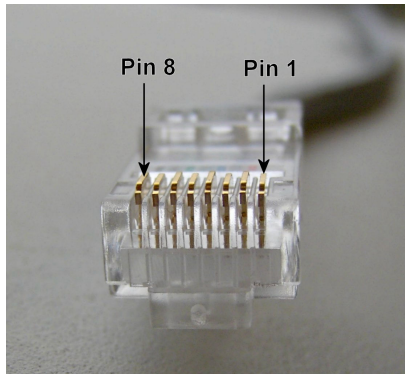

### Standard Network Cables

for standard network cables wire all plugs like this (568B):

**PIN Wire Colour**

- 1 White with Orange stripe
- 2 Orange (with white stripe)
- 3 White with Green stripe
- 4 Blue (with white stripe)
- 5 White with Blue stripe
- 6 Green (with white stripe)
- 7 White with Brown stripe
- 8 Brown (with white stripe)

### Crossover Network Cables

for crossover cables (used for connecting 2 PCs directly) wire one plug as above (568B) and one plug like this (568A):

**PIN Wire Colour**

- 1 White with Green stripe
- 2 Green (with white stripe)
- 3 White with Orange stripe
- 4 Blue (with white stripe)
- 5 White with Blue stripe
- 6 Orange (with white stripe)
- 7 White with Brown stripe
- 8 Brown (with white stripe)