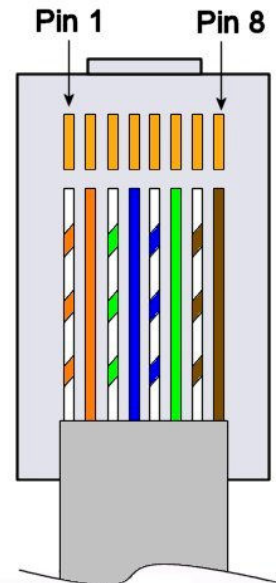

## For Cat 5/5e/6 networking

### Standard Network Cables

for standard network cables wire all plugs like this (568B):

**PIN Wire Colour**

- 1 White with Orange stripe
- 2 Orange (with white stripe)
- 3 White with Green stripe
- 4 Blue (with white stripe)
- 5 White with Blue stripe
- 6 Green (with white stripe)
- 7 White with Brown stripe
- 8 Brown (with white stripe)

### Crossover Network Cables

for crossover cables (used for connecting 2 PCs directly) wire one plug as above (568B) and one plug like this (568A):

**PIN Wire Colour**

- 1 White with Green stripe
- 2 Green (with white stripe)
- 3 White with Orange stripe
- 4 Blue (with white stripe)
- 5 White with Blue stripe
- 6 Orange (with white stripe)
- 7 White with Brown stripe
- 8 Brown (with white stripe)