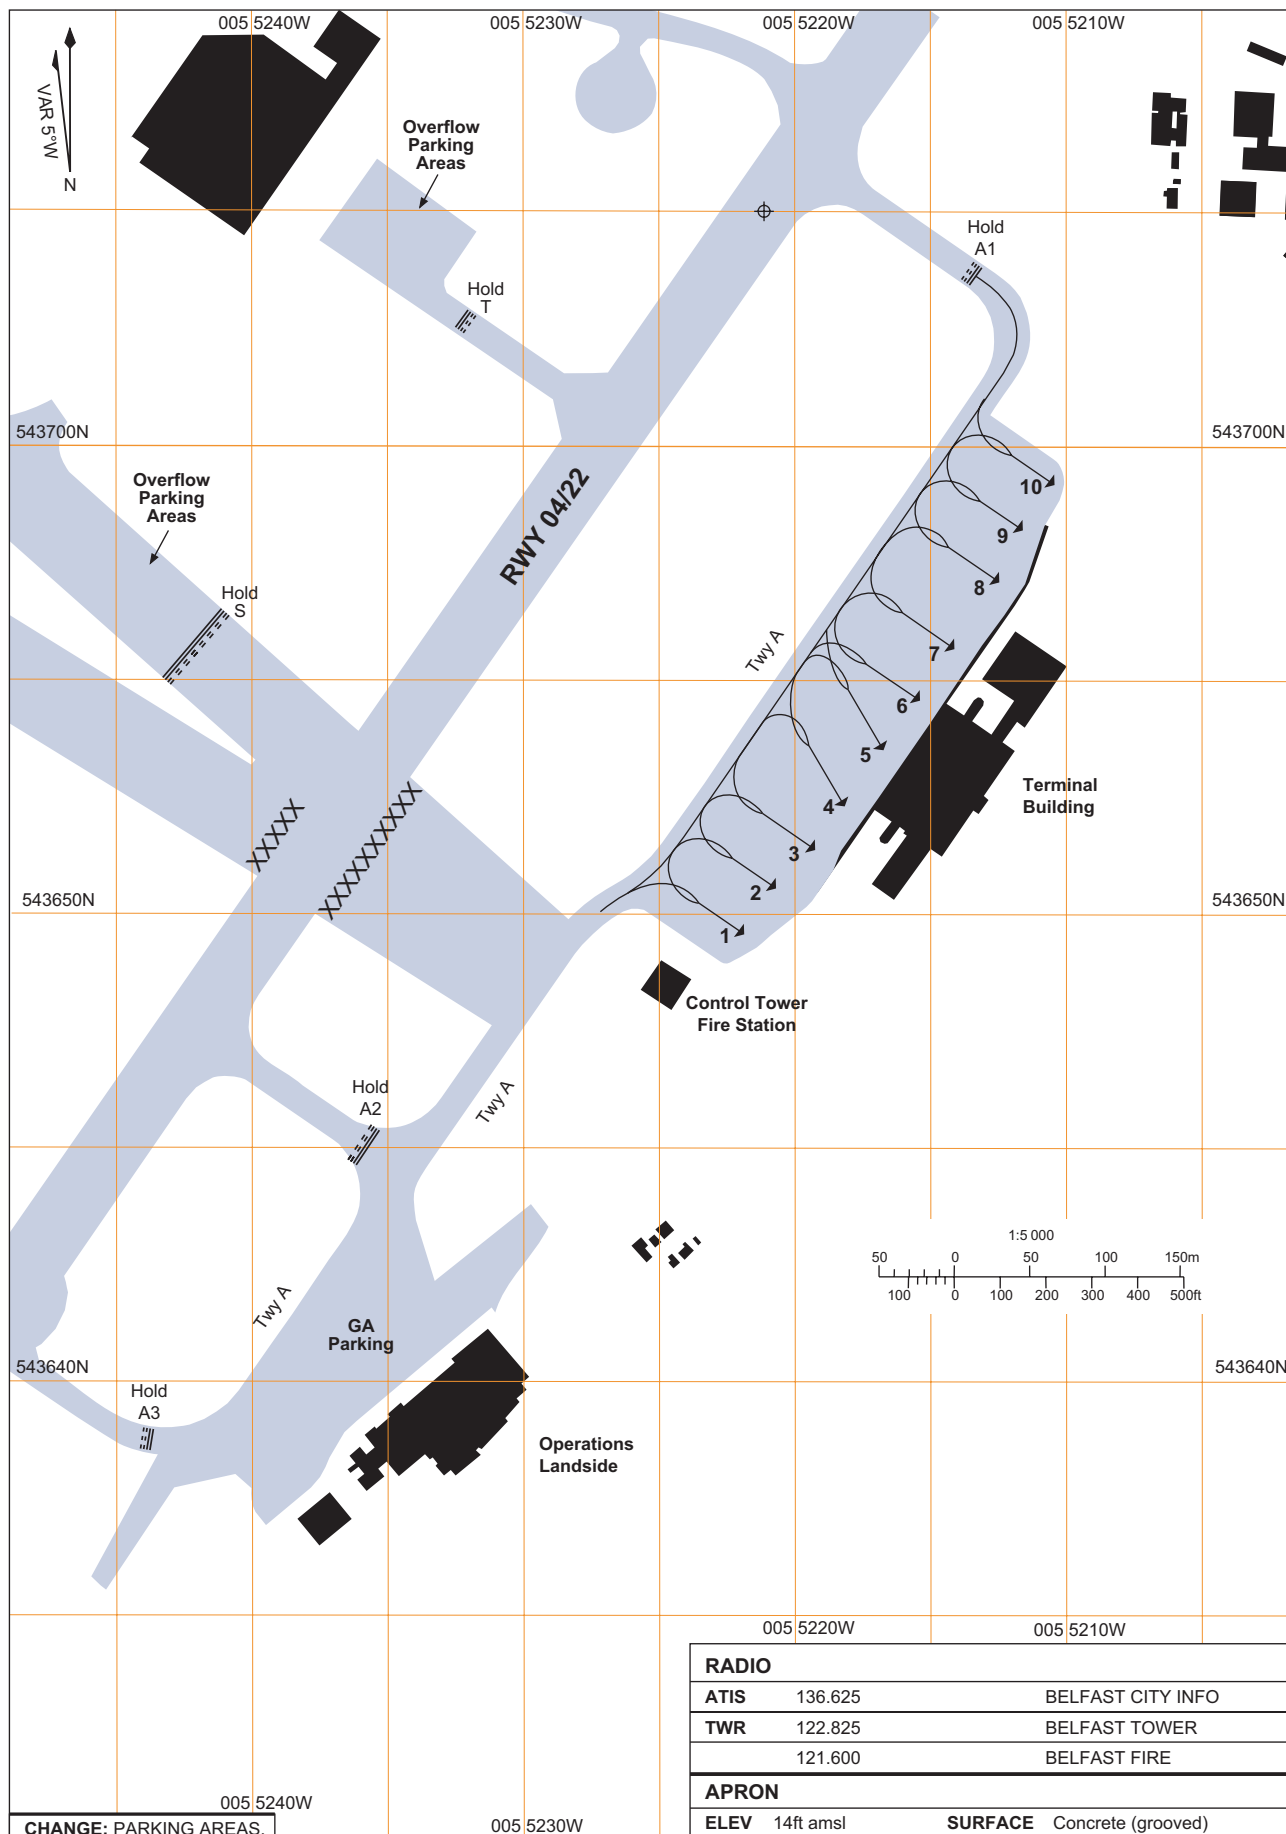

AIRCRAFT PARKING/DOCKING  
CHART - ICAO

543705N 0055221W

ELEV 15FT

BELFAST/CITY  
EGAC

<b>RADIO</b>	
ATIS	136.625 BELFAST CITY INFO
TWR	122.825 BELFAST TOWER
	121.600 BELFAST FIRE
<b>APRON</b>	
ELEV	14ft amsl SURFACE Concrete (grooved)