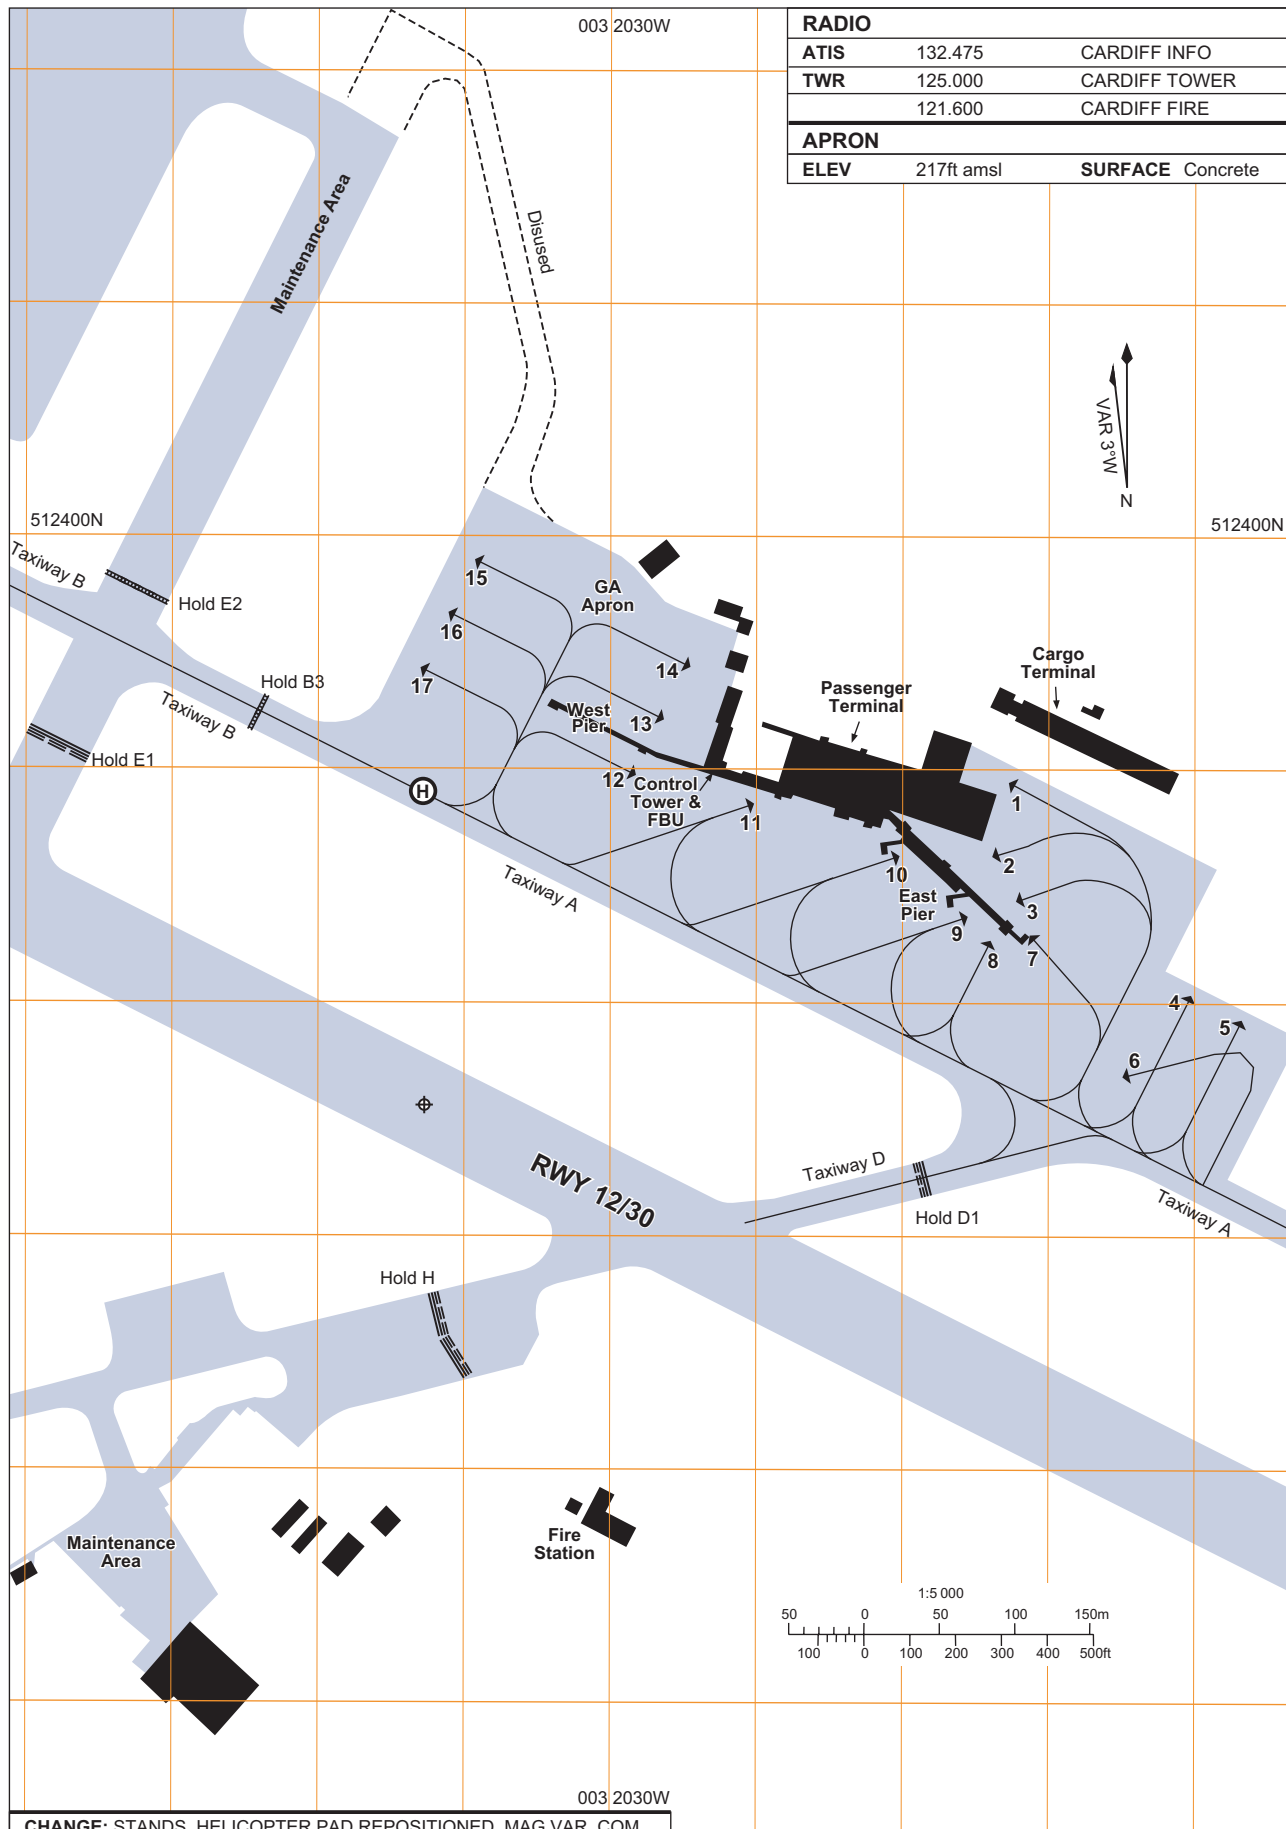

**AIRCRAFT PARKING/DOCKING
CHART - ICAO**

512348N 0032036W ELEV 220FT

**CARDIFF
EGFF**

AERO INFO DATE 11 OCT 06

AMDT 13/06

Civil Aviation Authority