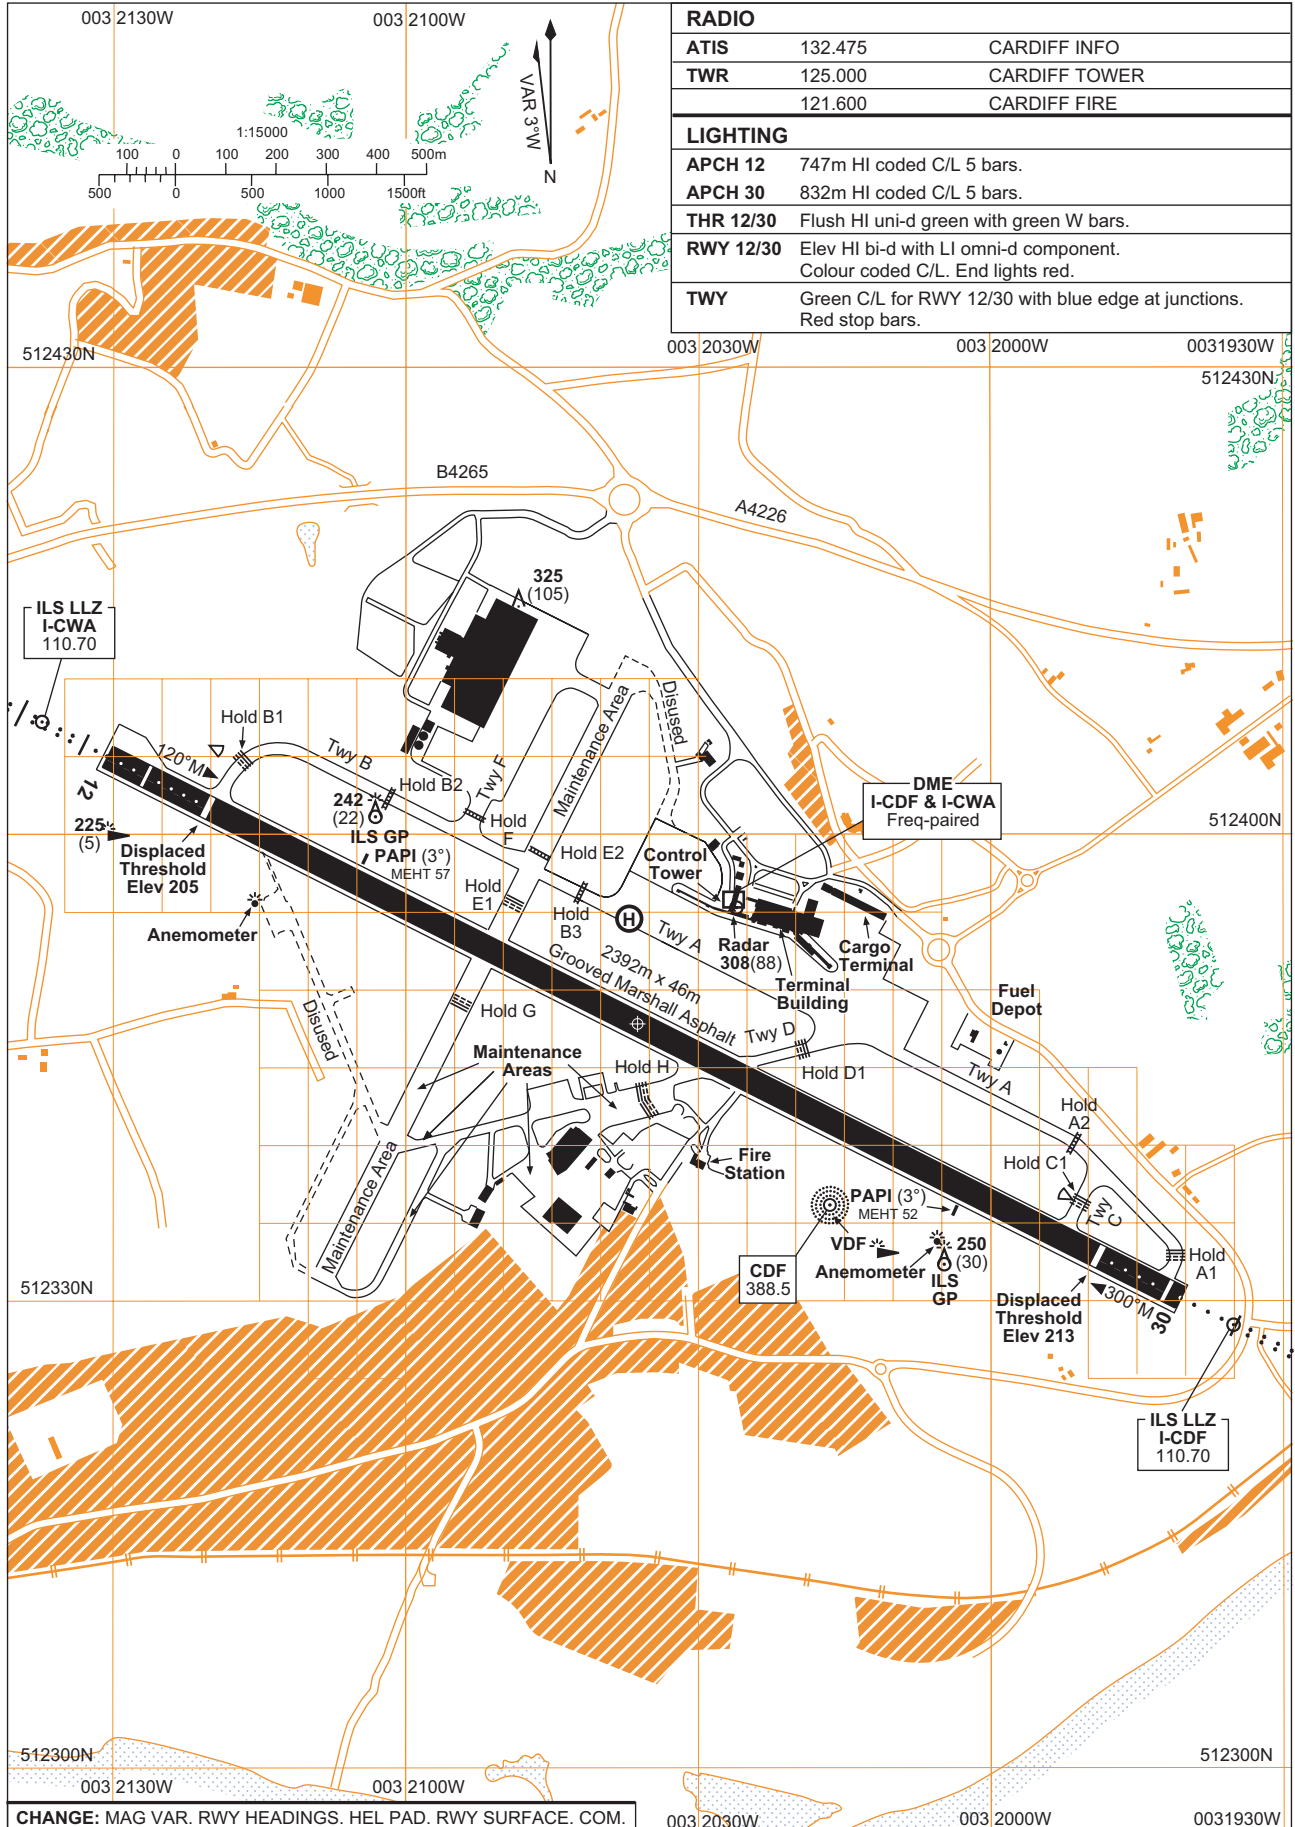

**AERODROME CHART - ICAO**

BEARINGS ARE MAGNETIC  
 ELEVATIONS IN FEET AMSL ..... 325  
 HEIGHTS IN FEET ABOVE AD ..... (105)

512348N 0032036W ELEV 220FT

**CARDIFF EGFF**

RADIO		
ATIS	132.475	CARDIFF INFO
TWR	125.000	CARDIFF TOWER
	121.600	CARDIFF FIRE
LIGHTING		
APCH 12	747m HI coded C/L 5 bars.	
APCH 30	832m HI coded C/L 5 bars.	
THR 12/30	Flush HI uni-d green with green W bars.	
RWY 12/30	Elev HI bi-d with LI omni-d component. Colour coded C/L. End lights red.	
TWY	Green C/L for RWY 12/30 with blue edge at junctions. Red stop bars.	

CHANGE: MAG VAR. RWY HEADINGS. HEL PAD. RWY SURFACE. COM.

AERO INFO DATE 11 OCT 06