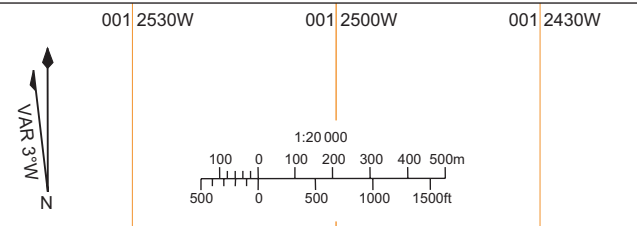

AERODROME CHART - ICAO

BEARINGS ARE MAGNETIC
ELEVATIONS IN FEET AMSL 120

543033N 0012546W ELEV 120FT

DURHAM TEES VALLEY EGNV

RADIO	
TWR	119.800 DURHAM TOWER
	121.600 DURHAM FIRE
LIGHTING	
THR 05/23	Green.
RWY 05/23	HI bi-d edge with LI omni-d component. HI coded C/L. End lights red.
TWY	Green C/L.