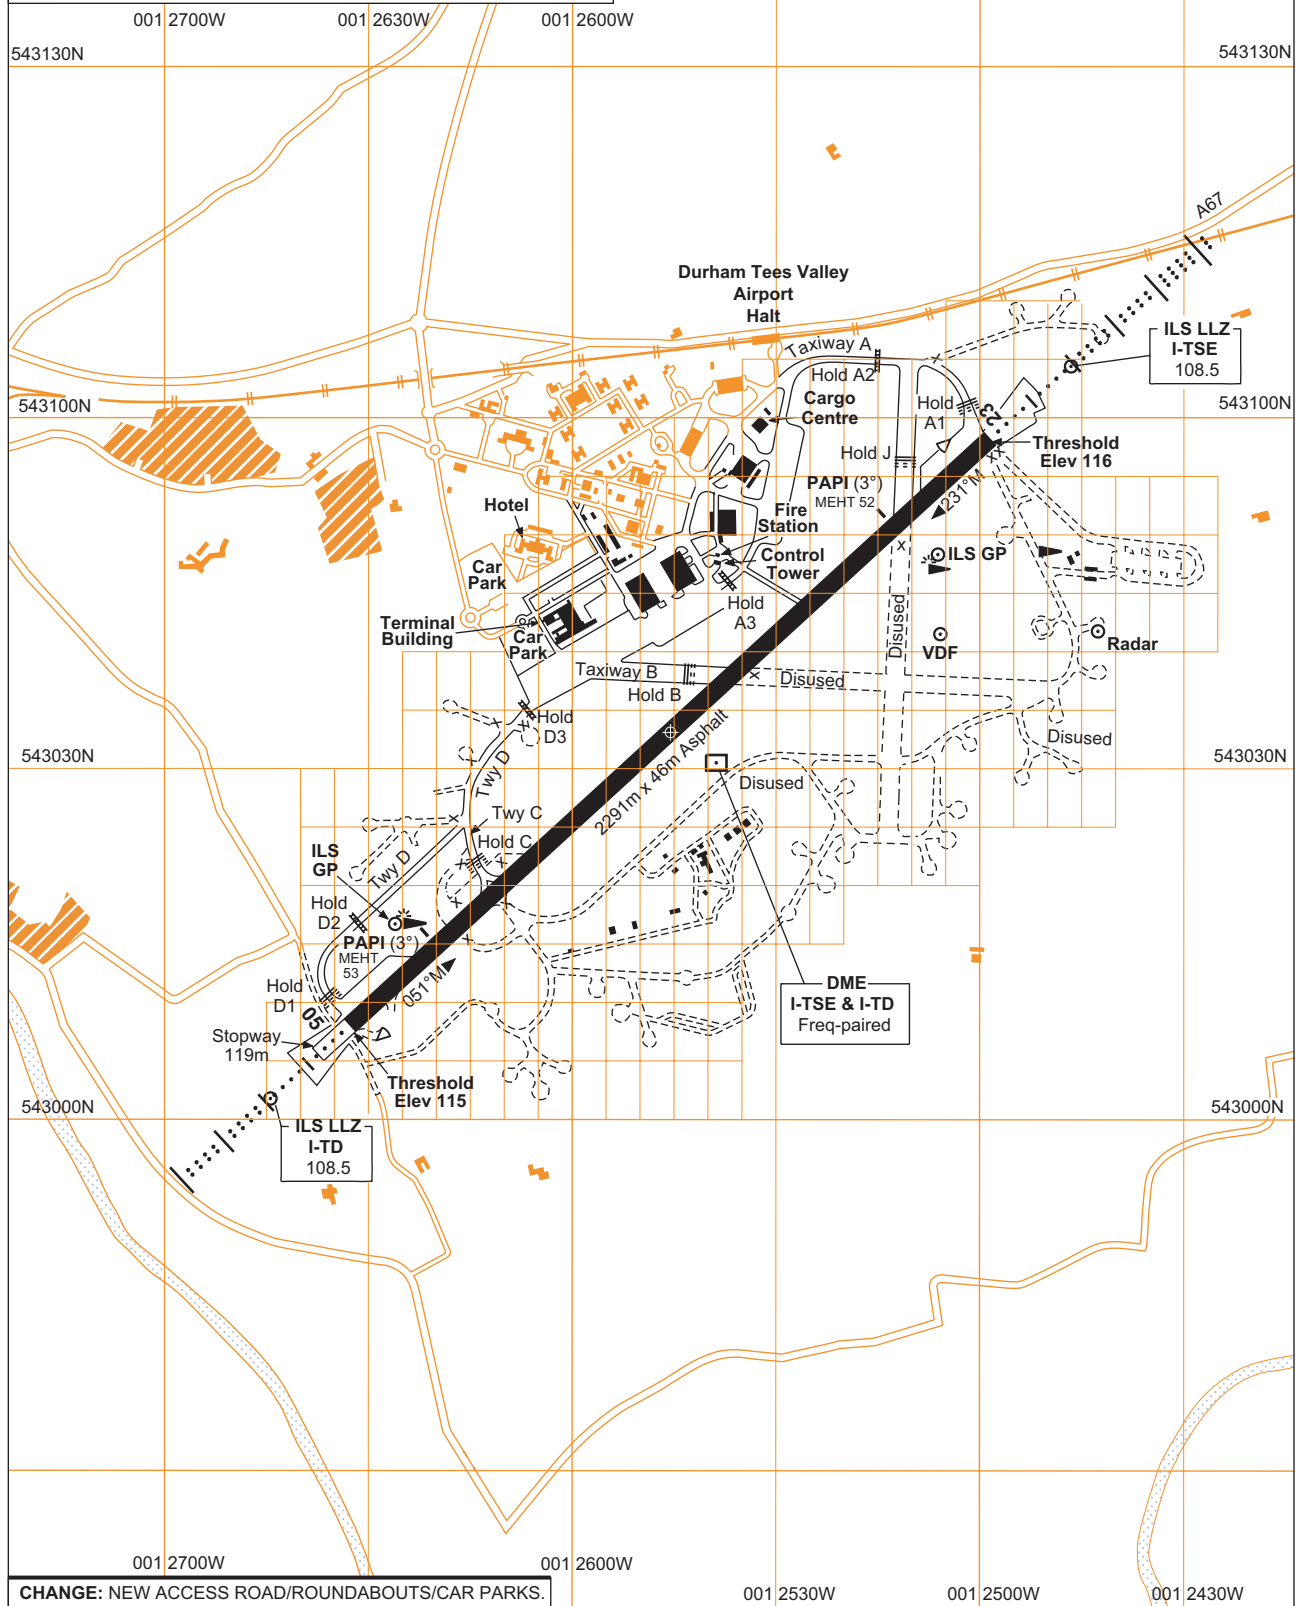

AERODROME CHART - ICAO

BEARINGS ARE MAGNETIC
ELEVATIONS IN FEET AMSL 120

543033N 0012546W ELEV 120FT

DURHAM TEES VALLEY EGNV

RADIO	
TWR	119.800 DURHAM TOWER
	121.600 DURHAM FIRE
LIGHTING	
THR 05/23	Green.
RWY 05/23	HI bi-d edge with LI omni-d component. HI coded C/L. End lights red.
TWY	Green C/L.

CHANGE: NEW ACCESS ROAD/ROUNDBABOUTS/CAR PARKS.

AERO INFO DATE 15NOV 06