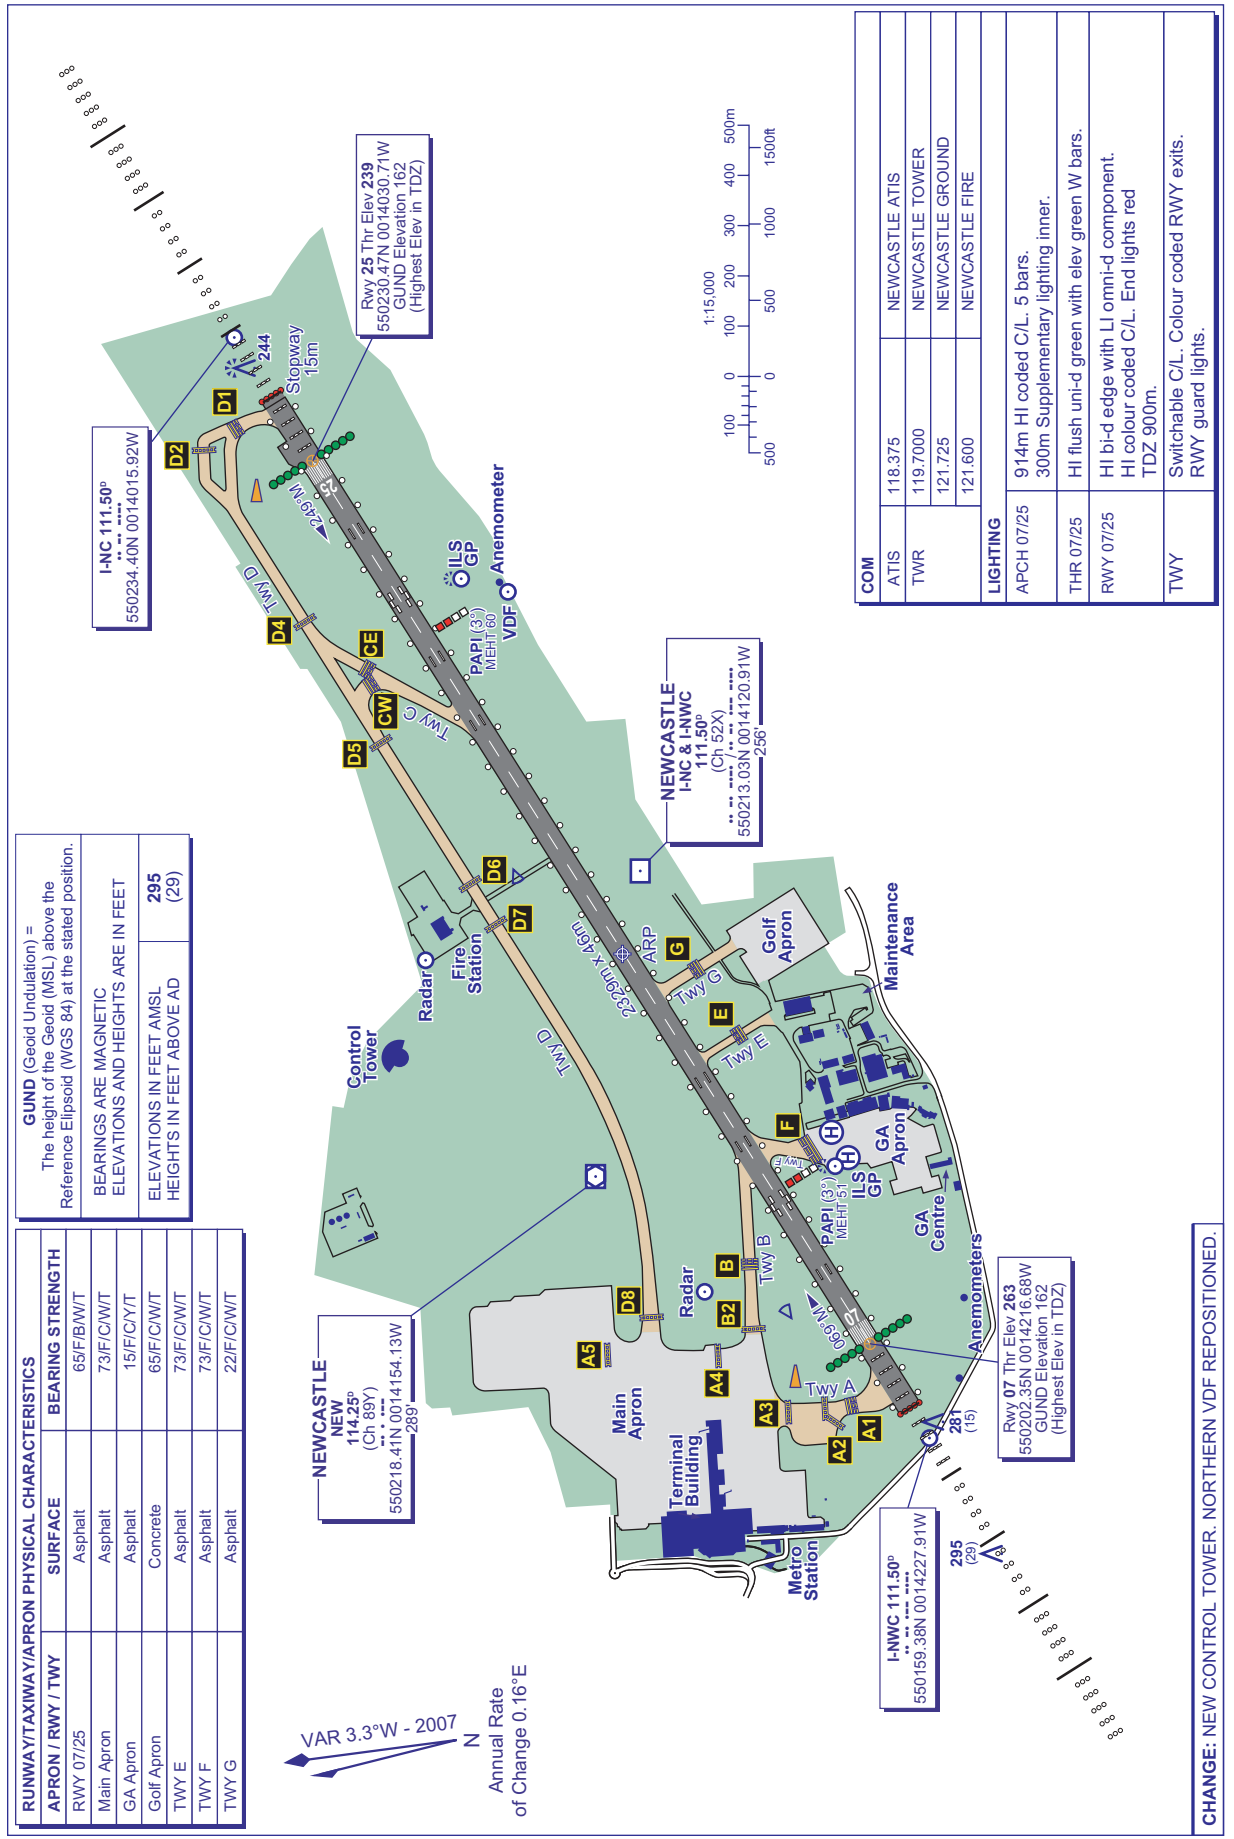

**AERODROME CHART - ICAO**

ARP 550215N 0014130W

AD ELEV 266FT

**NEWCASTLE EGNT**

AERO INFO DATE 29 MAY 07

CHANGE: NEW CONTROL TOWER. NORTHERN VDF REPOSITIONED.