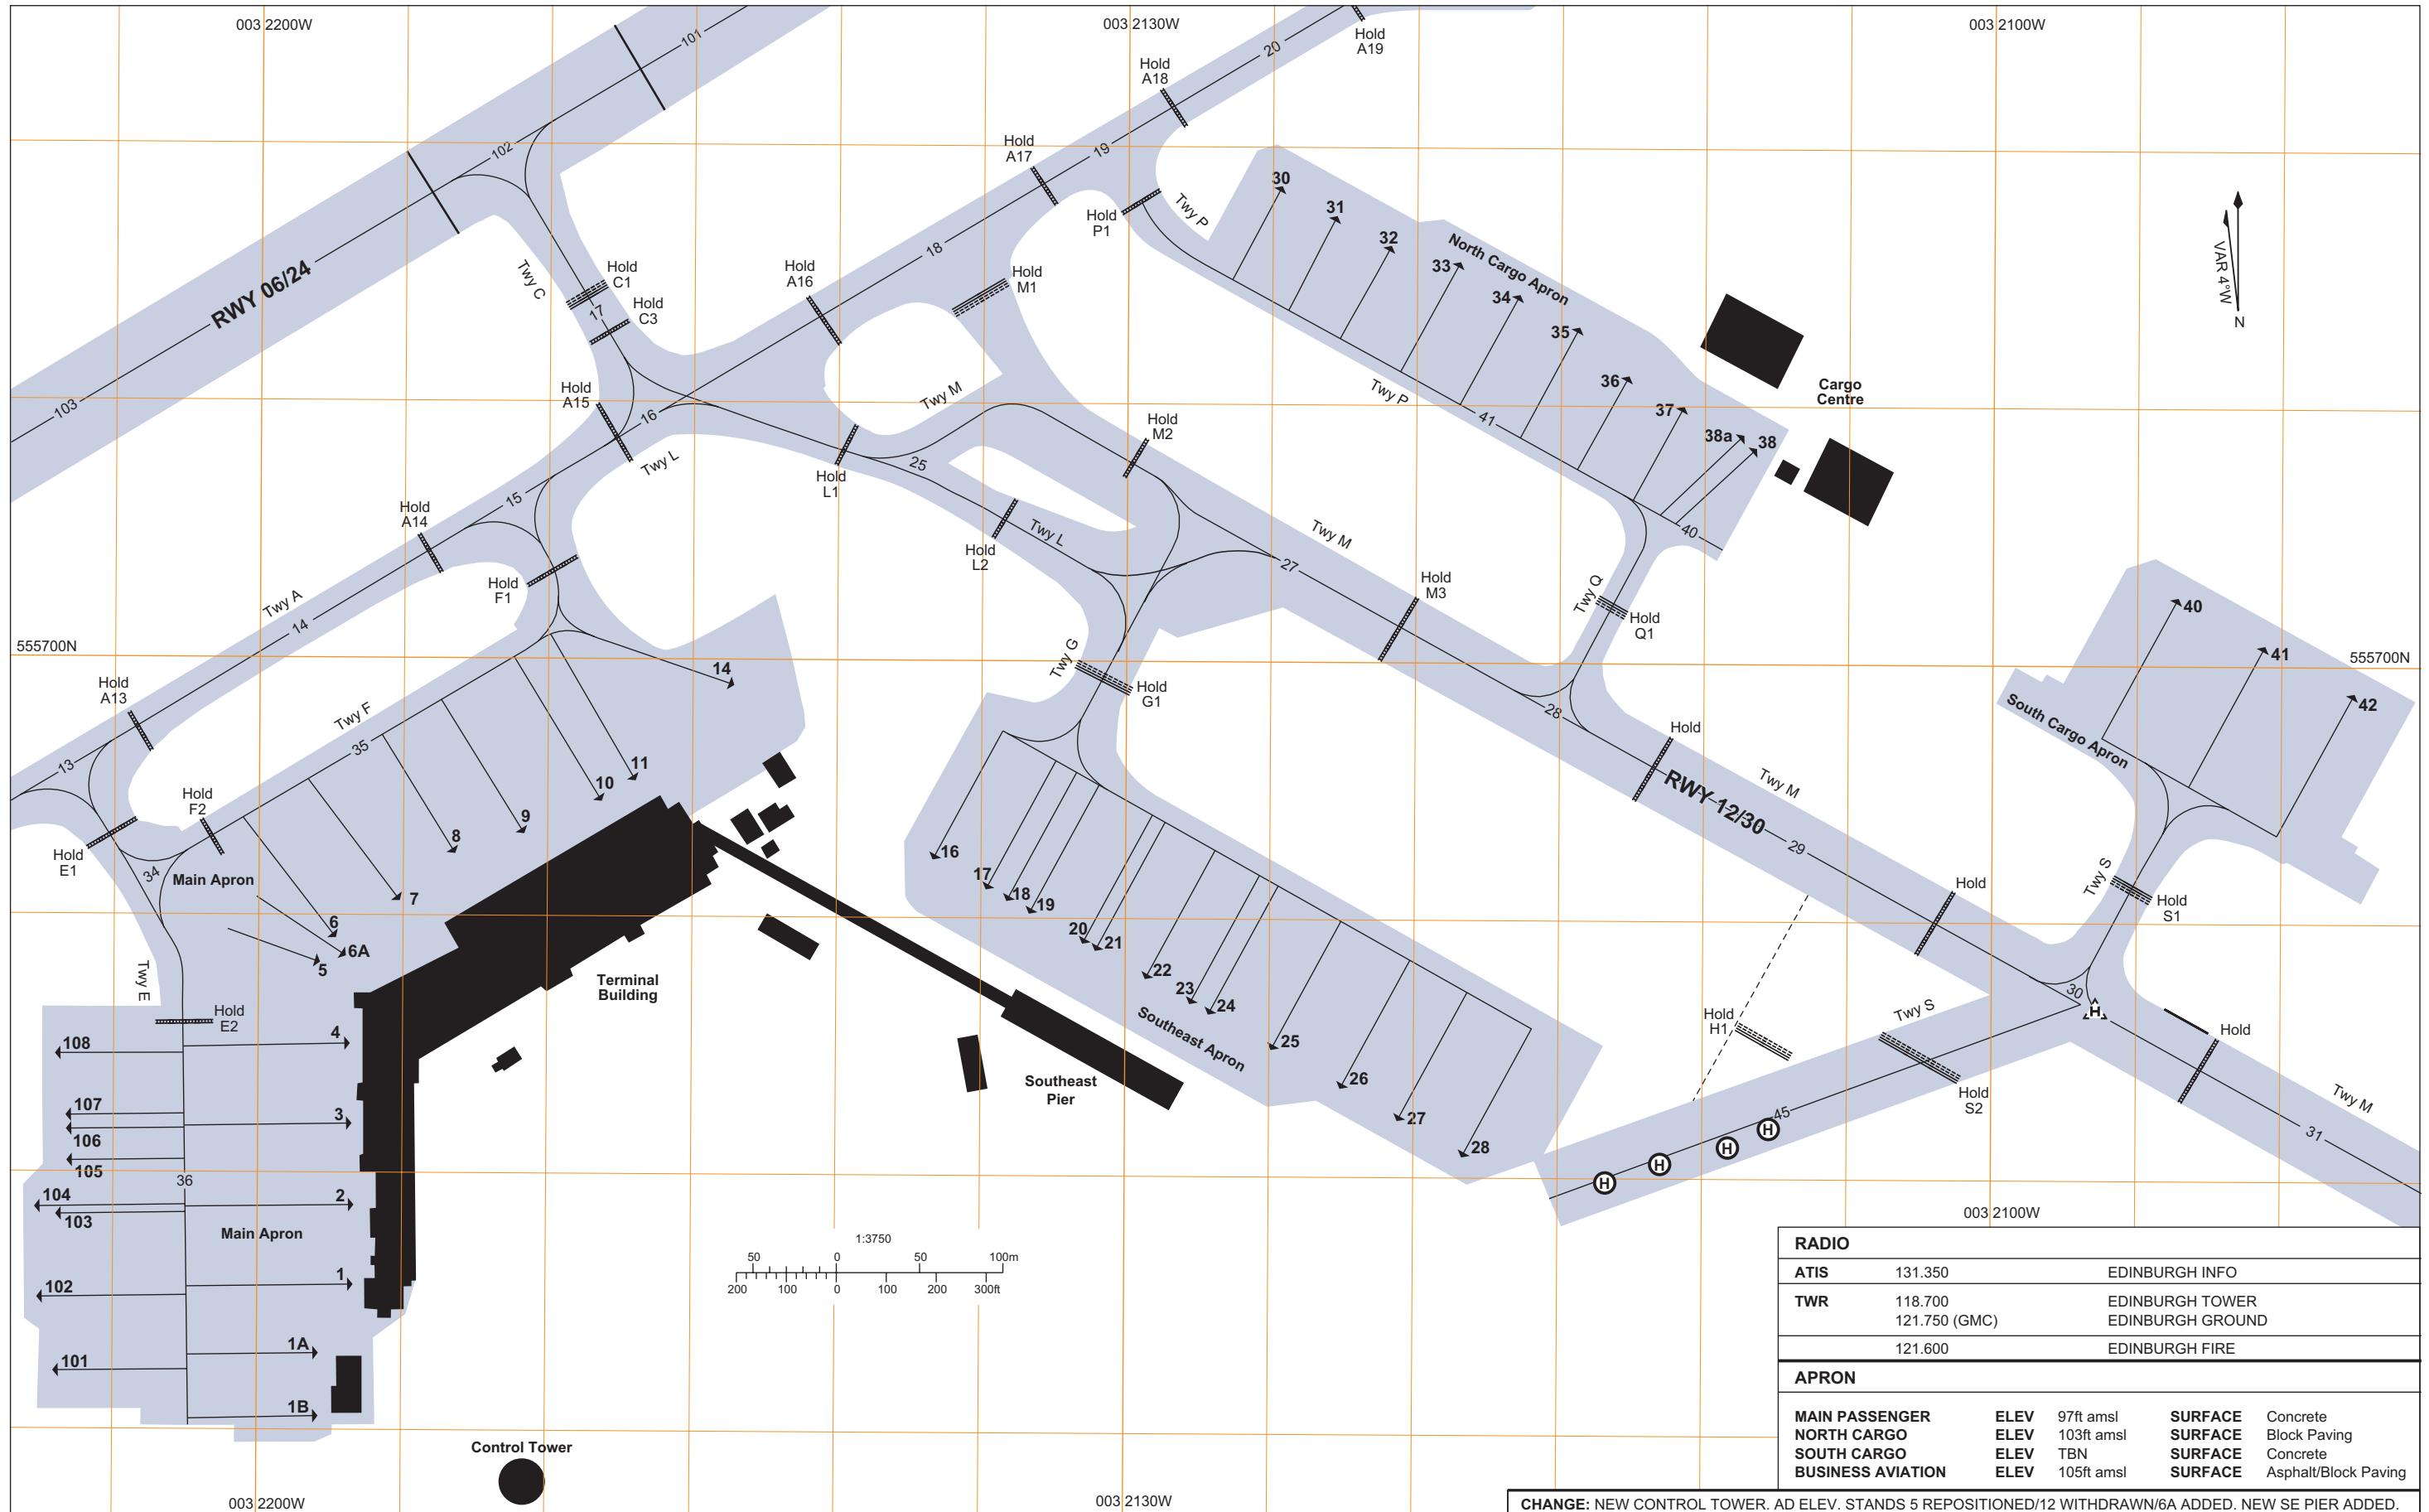

AIRCRAFT PARKING/DOCKING
CHART - ICAO

555700N 0032221W

ELEV 136FT

EDINBURGH
EGPH

CHANGE: NEW CONTROL TOWER. AD ELEV. STANDS 5 REPOSITIONED/12 WITHDRAWN/6A ADDED. NEW SE PIER ADDED.