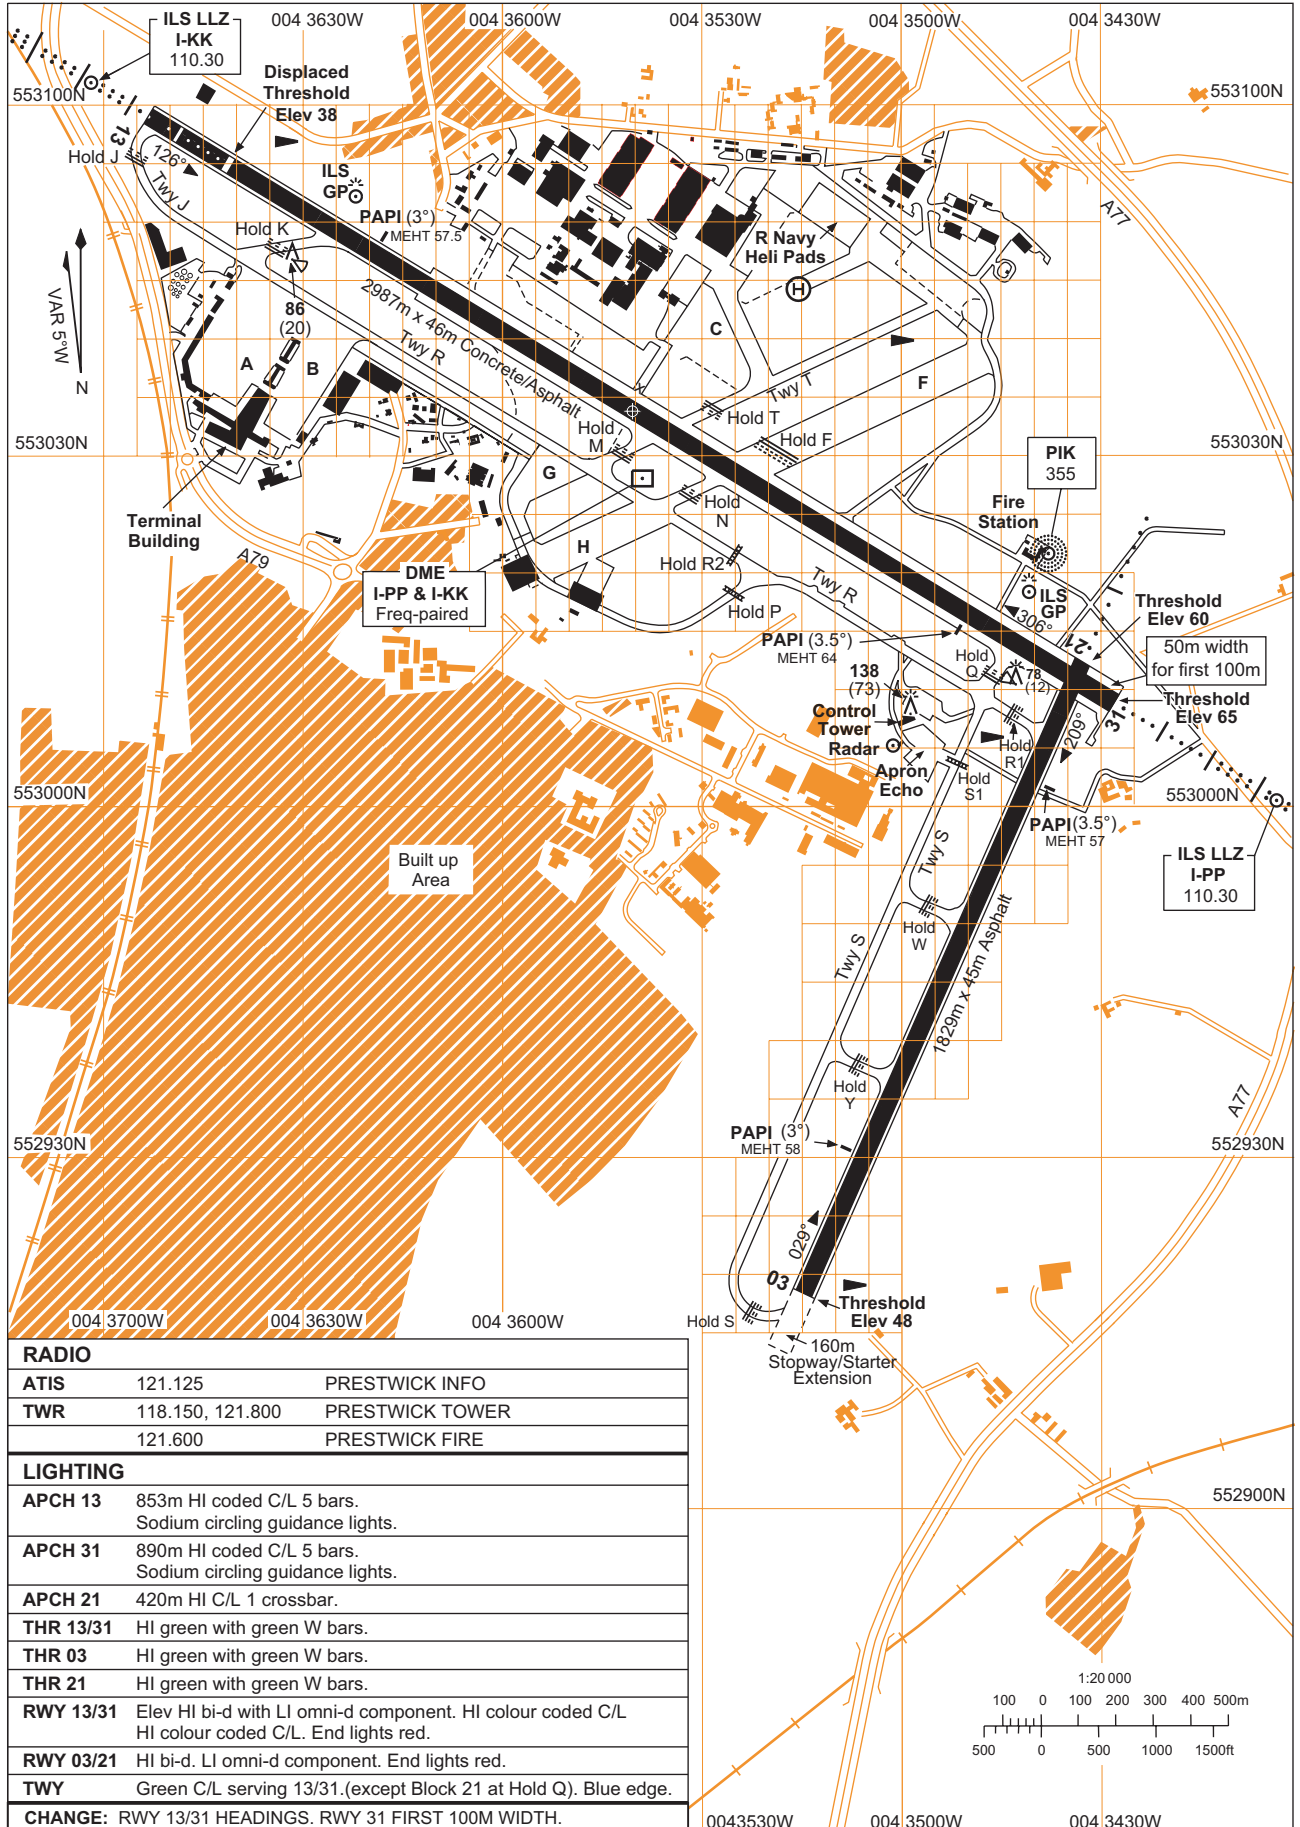

AERODROME CHART - ICAO

BEARINGS ARE MAGNETIC
ELEVATIONS IN FEET AMSL 138
HEIGHTS IN FEET ABOVE AD (73)

553034N 0043540W ELEV 65FT

PRESTWICK EGPK

RADIO		
ATIS	121.125	PRESTWICK INFO
TWR	118.150, 121.800	PRESTWICK TOWER
	121.600	PRESTWICK FIRE
LIGHTING		
APCH 13	853m HI coded C/L 5 bars. Sodium circling guidance lights.	
APCH 31	890m HI coded C/L 5 bars. Sodium circling guidance lights.	
APCH 21	420m HI C/L 1 crossbar.	
THR 13/31	HI green with green W bars.	
THR 03	HI green with green W bars.	
THR 21	HI green with green W bars.	
RWY 13/31	Elev HI bi-d with LI omni-d component. HI colour coded C/L. HI colour coded C/L. End lights red.	
RWY 03/21	HI bi-d. LI omni-d component. End lights red.	
TWY	Green C/L serving 13/31.(except Block 21 at Hold Q). Blue edge.	
CHANGE: RWY 13/31 HEADINGS. RWY 31 FIRST 100M WIDTH.		

AERO INFO DATE 22 JUL 05