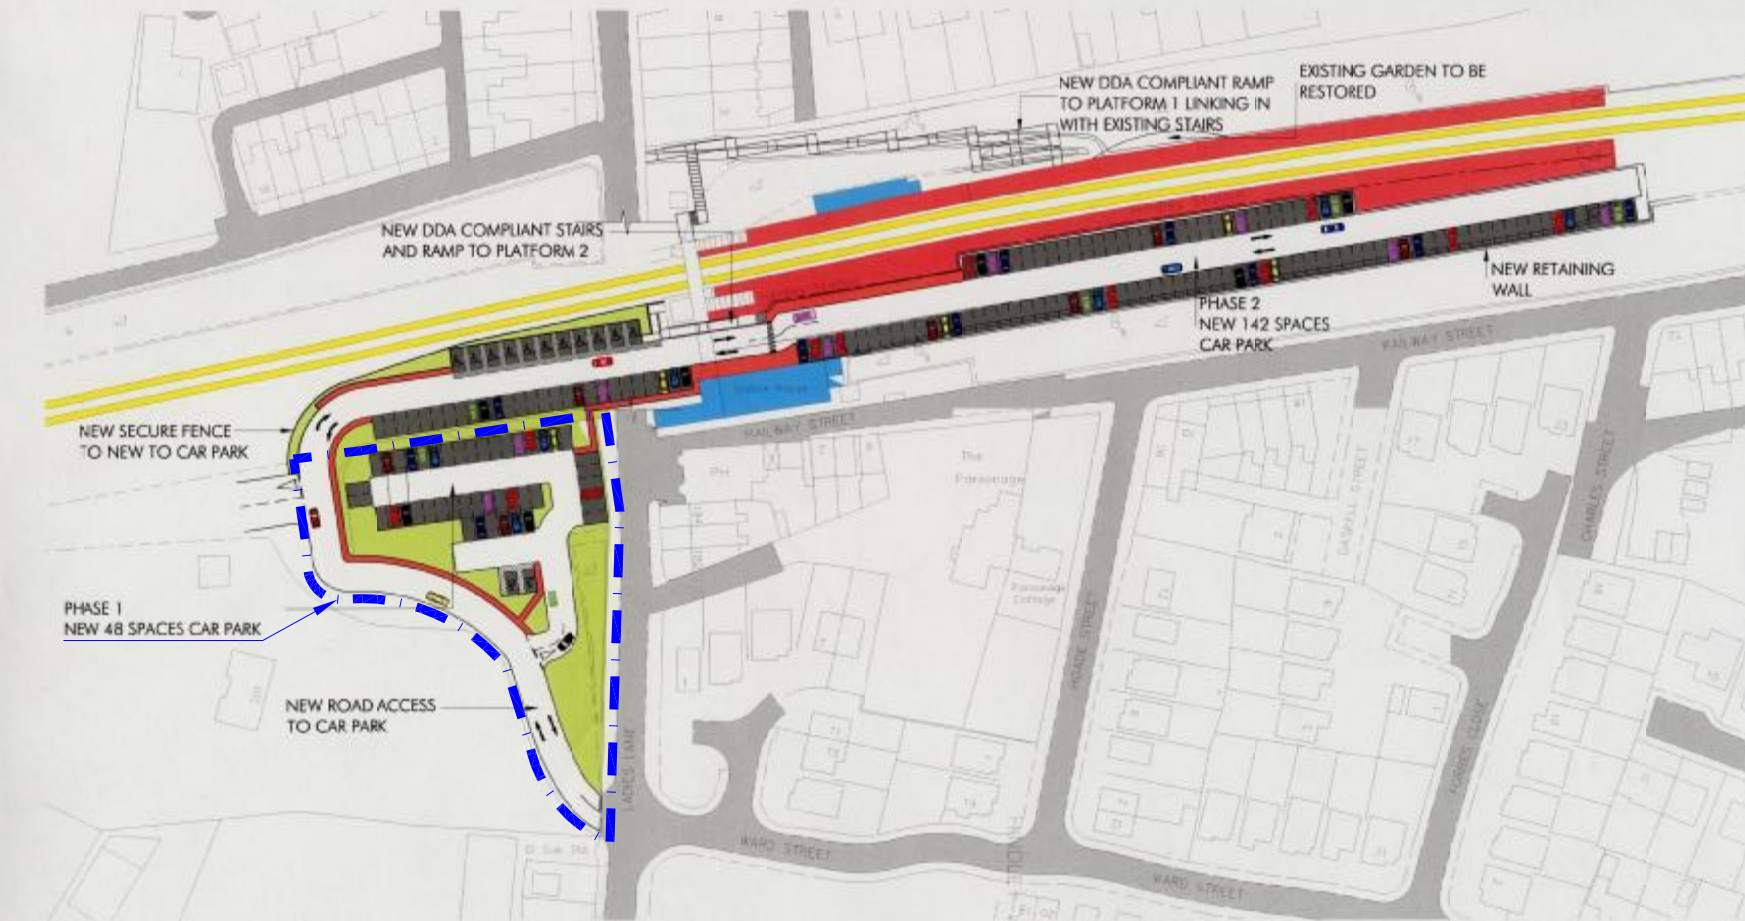

Fig 1

Colour Code:

- Station Buildings
- Railway Tracks
- Platforms

- Car Parks That Can Be Used By Station Users
- Roads

Hindley
Proposed New Car Park with DDA Compliant Platform Access
Scale 1:1000 at A3

H9