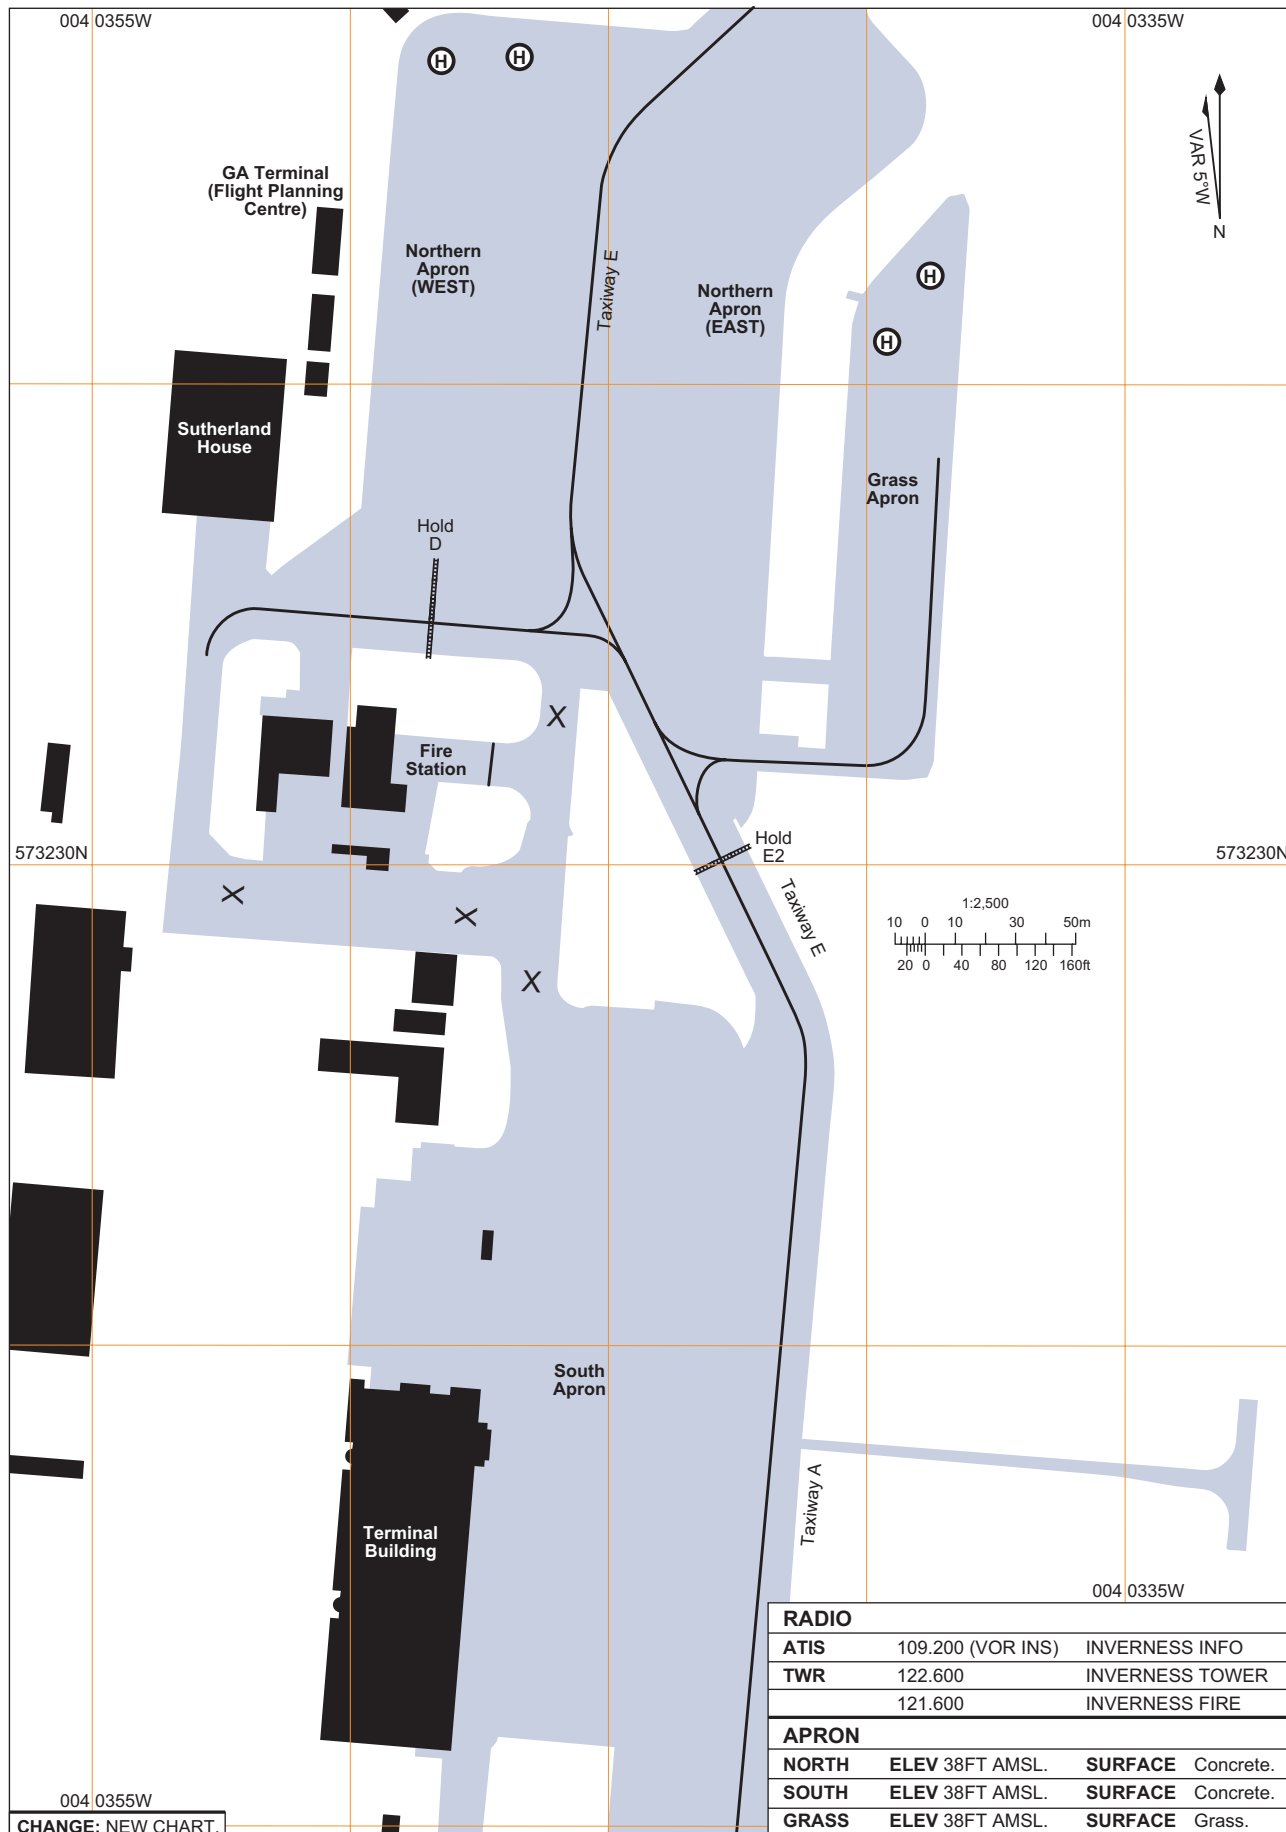

**AIRCRAFT PARKING/DOCKING
CHART - ICAO**

573233N 0040251W ELEV 31FT

**INVERNESS
EGPE**

AERO INFO DATE 15 NOV 06

AMDT 1/07

Civil Aviation Authority