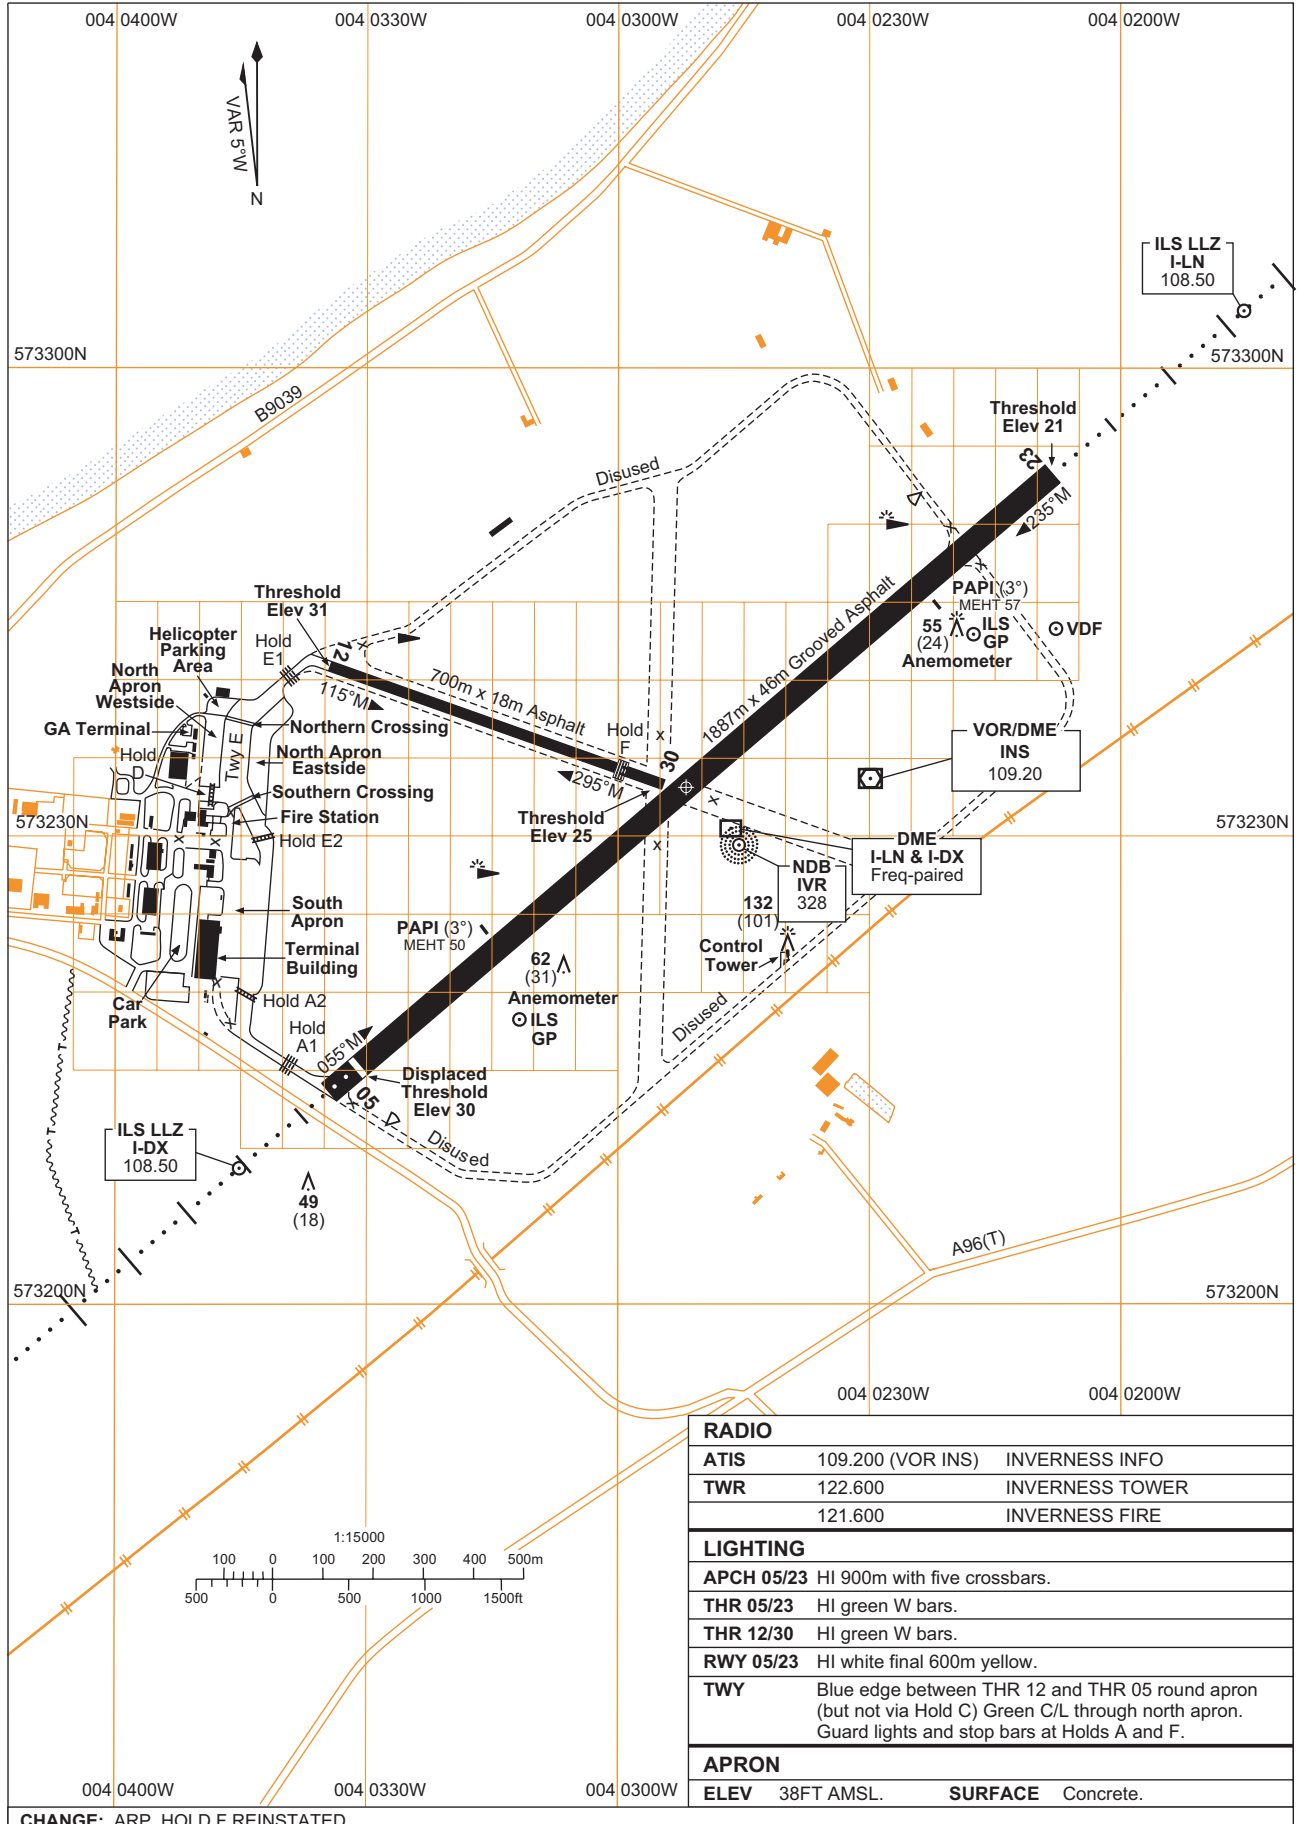

AERODROME CHART - ICAO

BEARINGS ARE MAGNETIC
 ELEVATIONS IN FEET AMSL 132
 HEIGHTS IN FEET ABOVE AD (101)

573233N 0040251W ELEV 31FT

INVERNESS EGPE

RADIO		
ATIS	109.200 (VOR INS)	INVERNESS INFO
TWR	122.600	INVERNESS TOWER
	121.600	INVERNESS FIRE
LIGHTING		
APCH 05/23	HI 900m with five crossbars.	
THR 05/23	HI green W bars.	
THR 12/30	HI green W bars.	
RWY 05/23	HI white final 600m yellow.	
TWY	Blue edge between THR 12 and THR 05 round apron (but not via Hold C) Green C/L through north apron. Guard lights and stop bars at Holds A and F.	
APRON		
ELEV	38FT AMSL.	SURFACE Concrete.

CHANGE: ARP. HOLD F REINSTATED.

AERO INFO DATE 25 NOV 05