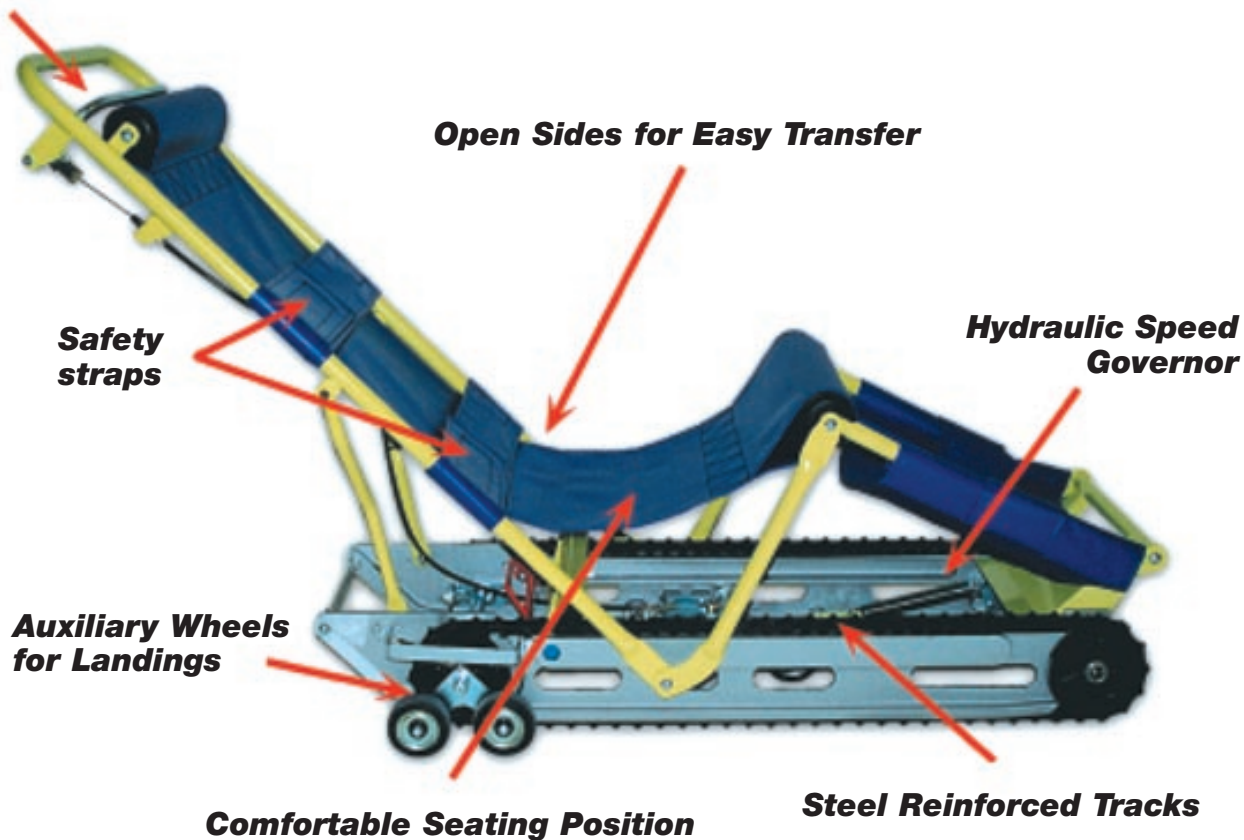

CD7

Emergency Evacuation Chair

T E C H N I C A L D A T A

Secondary Brake System

TECHNICAL DATA

- ◆ Capacity: 136kg
- ◆ Speed: 1.1 mtr p/second
- ◆ Max stair gradient: 40°
- ◆ Weight: 20.6kgs

SIZE OPEN

- ◆ Length: 1310mm / 51.6"
- ◆ Width: 426mm / 16.8"
- ◆ Height: 1310mm / 51.6"

SIZE FOLDED

- ◆ Length: 1100mm / 43.3"
- ◆ Width: 426mm / 16.8"
- ◆ Height: 270mm / 10.6"