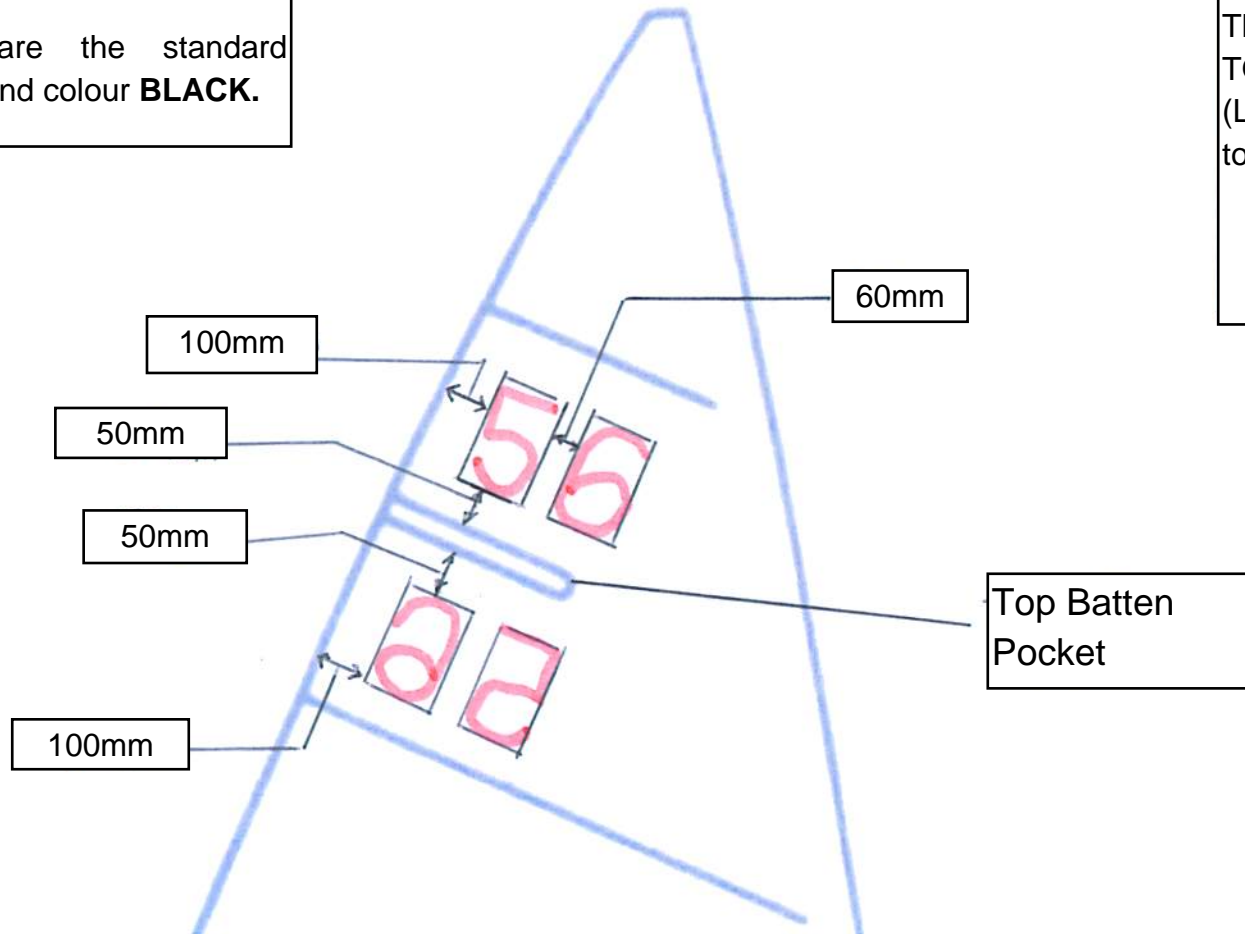

## 2 digit positioning on Main and Radial Sails

### Sail Numbers

Sail numbers are the standard 12"/300mm size and colour **BLACK**.

### RADIAL SAIL

The dimensions are the same from the TOP BATTEN and from the trailing edge (Leach) on the Radial sail as in diagram to the left of the full size sail.