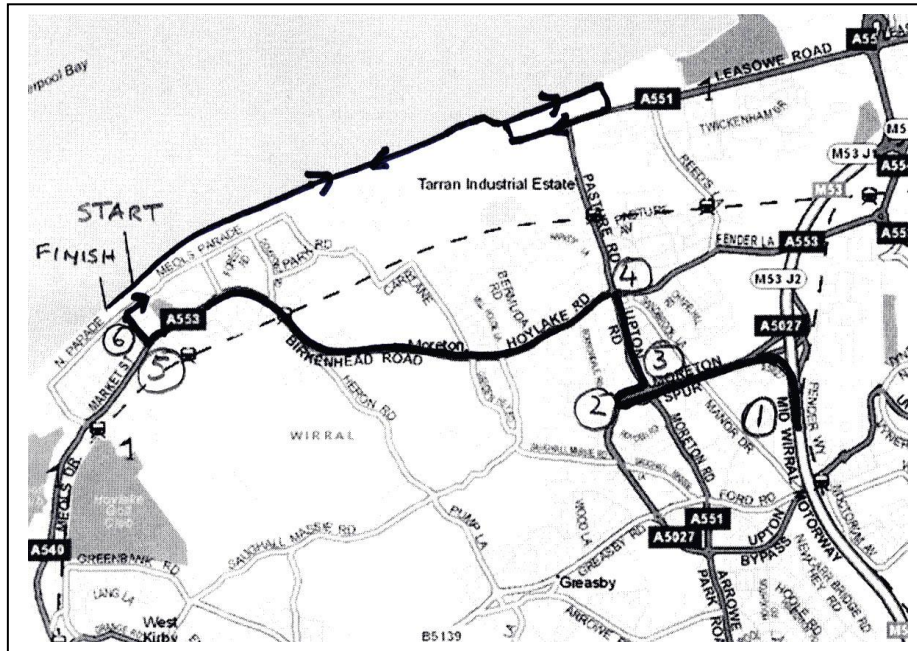

Borders League, Hoylake, Sunday Nov 9th
Hosts: Wirral AC

Detail of motorway exit==>

Directions from the M53: The numbers are shown on the maps above.

1. Approaching J2 keep in the left hand lane, signposted A551 Hoylake/West Kirby
2. At the roundabout turn through almost 360° and follow Hoylake (A553).
3. Follow the road left at the traffic lights.
4. Turn left at the roundabout in Moreton, signposted Hoylake A553.
5. Follow the A553 into Hoylake and turn right into Hoyle Road. There is a sign for the Community Centre
6. The Community Centre is on the left at the end of Hoyle Road.

Cars can be parked on Meols Parade (to the right at the end of Hoyle Road).

Cars can also be parked on the North Parade (to the left at the end of Hoyle Road) but this is one-way and cannot be entered from Hoyle Road. To park on North Parade, proceed further along the A553, turn right at the roundabout into Kings Gap and continue to the sea front and North Parade.