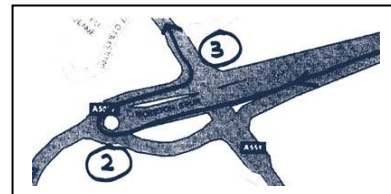

Borders League, Hoylake, Sunday Nov 9th
Hosts: Wirral AC

Detail of motorway exit==>

Directions from the M53: The numbers are shown on the maps above.

1. Approaching J2 keep in the left hand lane, signposted A551 Hoylake/West Kirby
2. At the roundabout turn through almost 360° and follow Hoylake (A553).
3. Follow the road left at the traffic lights.
4. Turn left at the roundabout in Moreton, signposted Hoylake A553.
5. Follow the A553 into Hoylake and turn right into Hoyle Road. There is a sign for the Community Centre
6. The Community Centre is on the left at the end of Hoyle Road.

Cars can be parked on Meols Parade (to the right at the end of Hoyle Road).

Cars can also be parked on the North Parade (to the left at the end of Hoyle Road) but this is one-way and cannot be entered from Hoyle Road. To park on North Parade, proceed further along the A553, turn right at the roundabout into Kings Gap and continue to the sea front and North Parade.