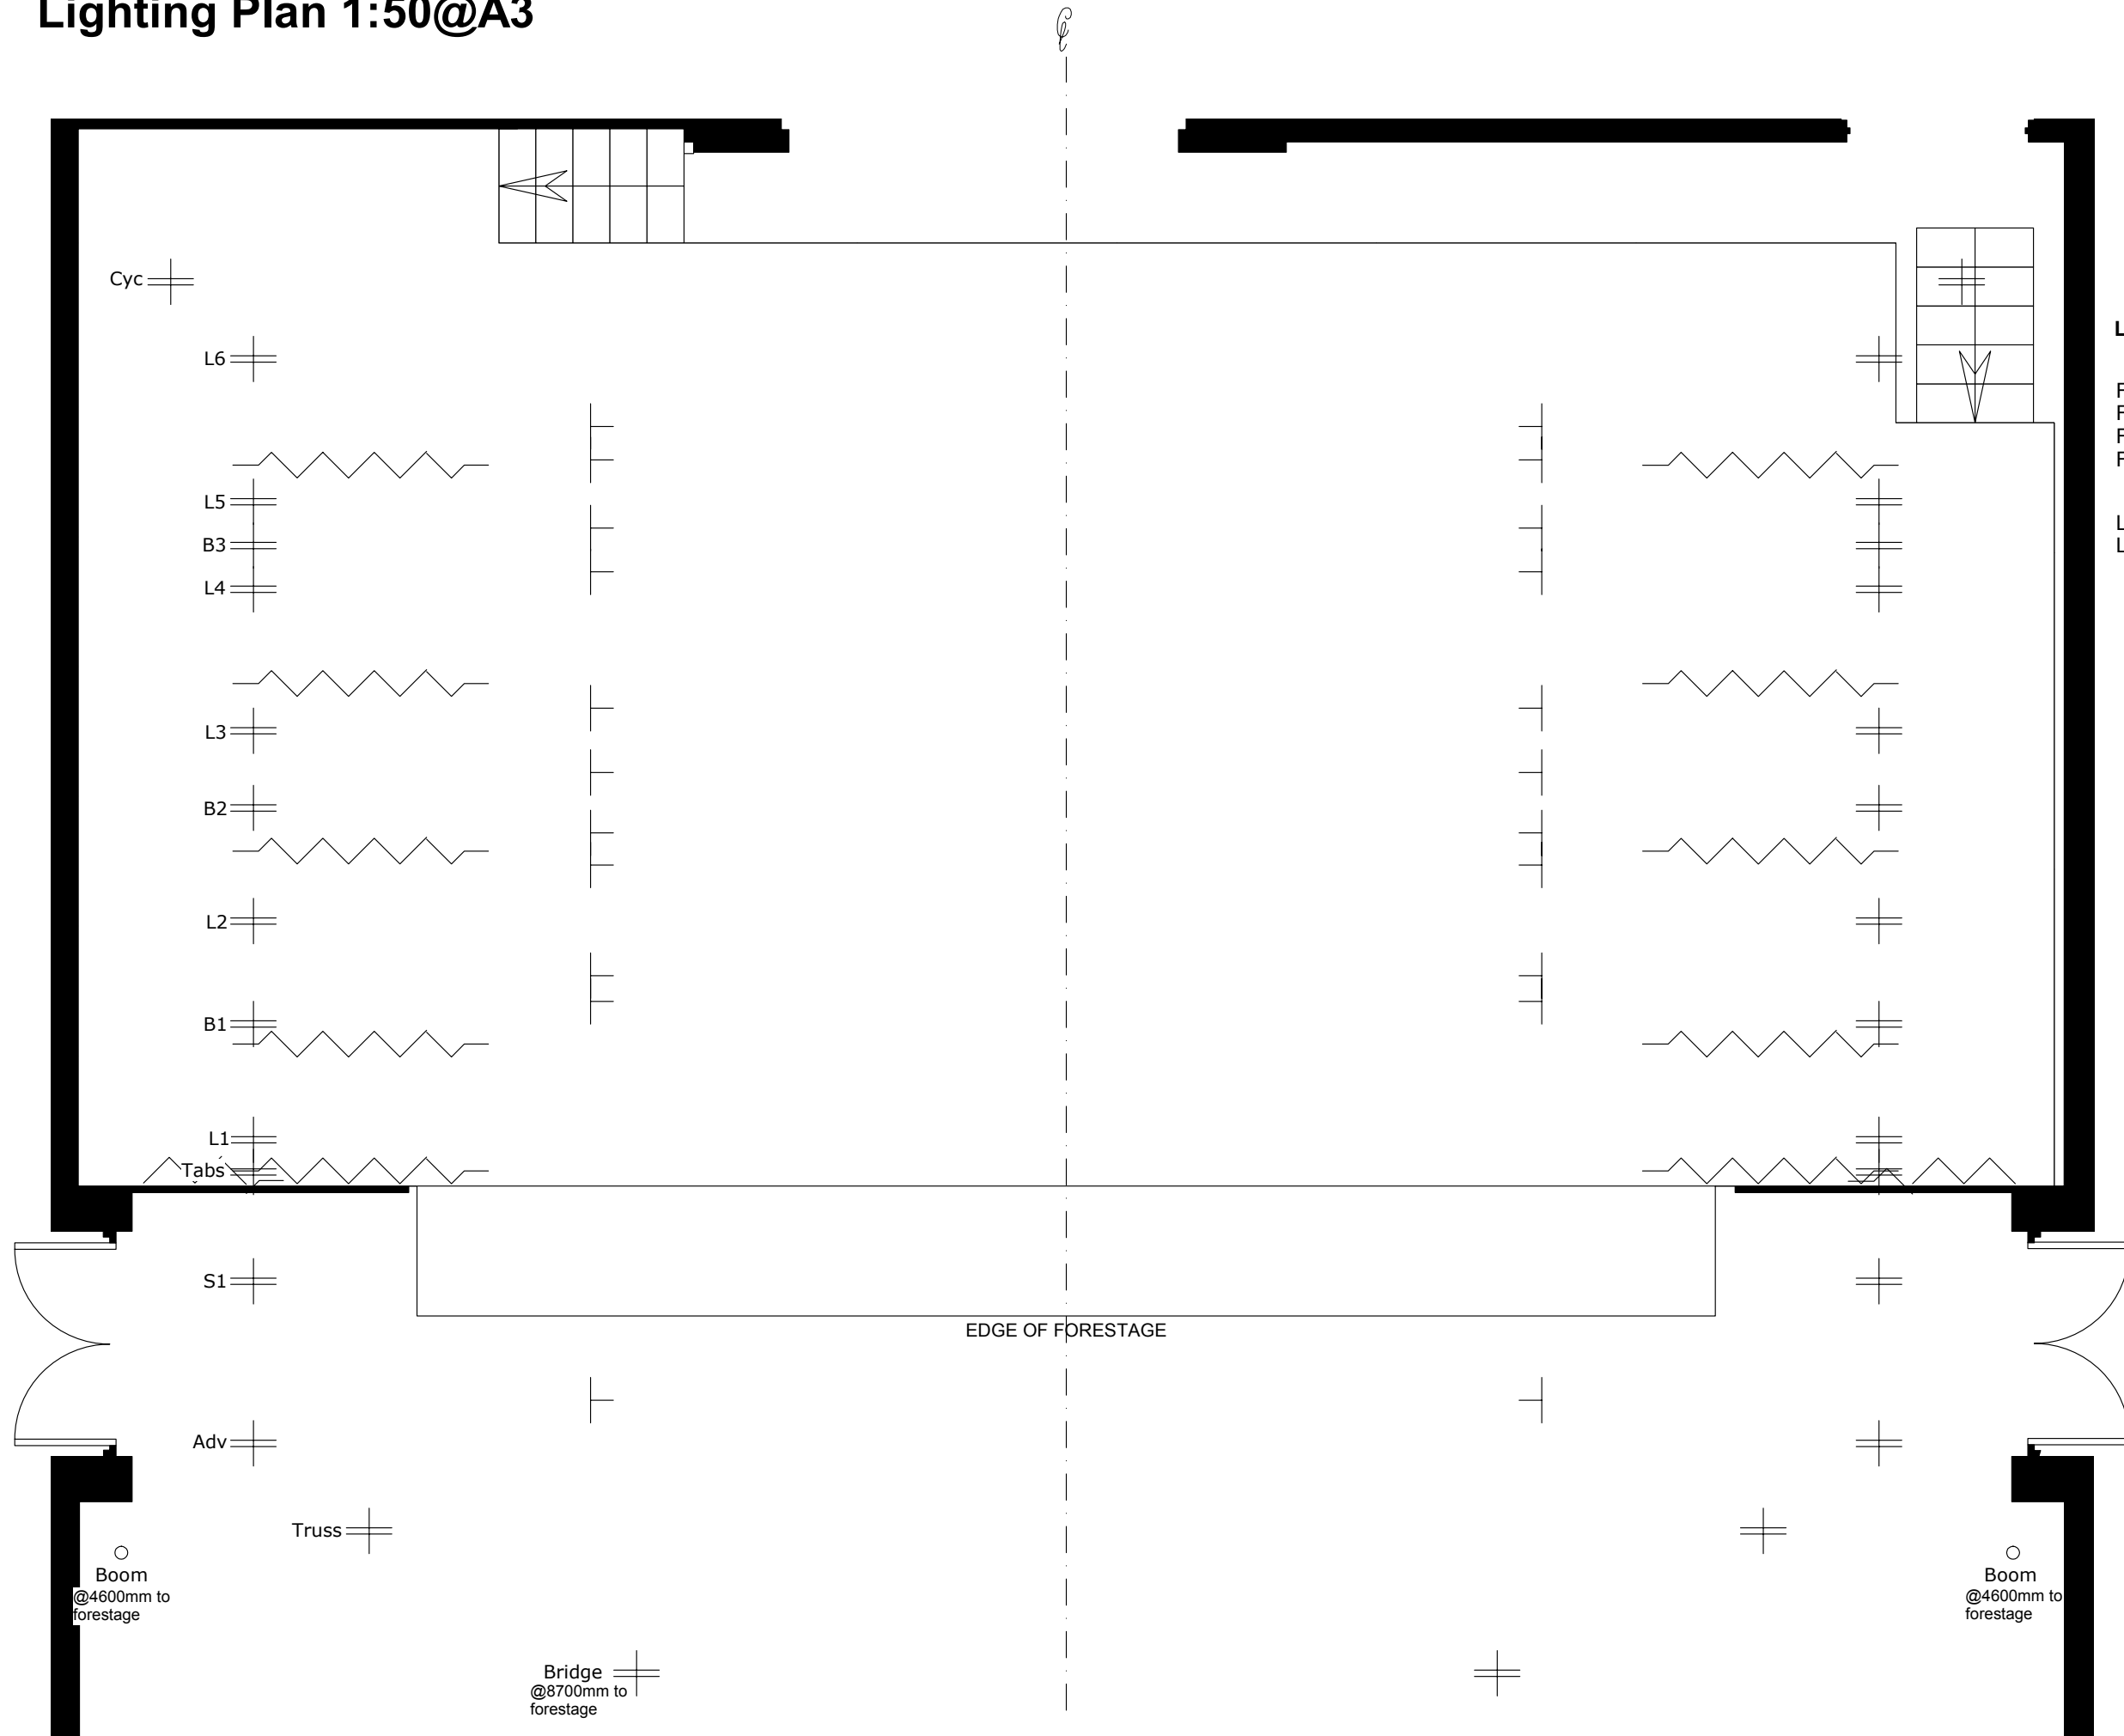

Corn Exchange, Newbury

Lighting Plan 1:50@A3

The Corn Exchange
Market Place
NEWBURY
Berkshire
RG14 5BD
Tel: 01635 582666
Fax: 01635 582223

LX Heights from Stage

FOH Bridge @ 9100mm (fixed)
FOH Booms @ 1600mm - 7500mm (fixed)
FOH Truss @ 6200mm (max trim)
FOH Advance bar @ 6200mm (max trim)

LX bars 1-5 @ 6000mm (max trim)
LX bar 6 @ 5800mm (max trim)

Scale: 1:50@A3