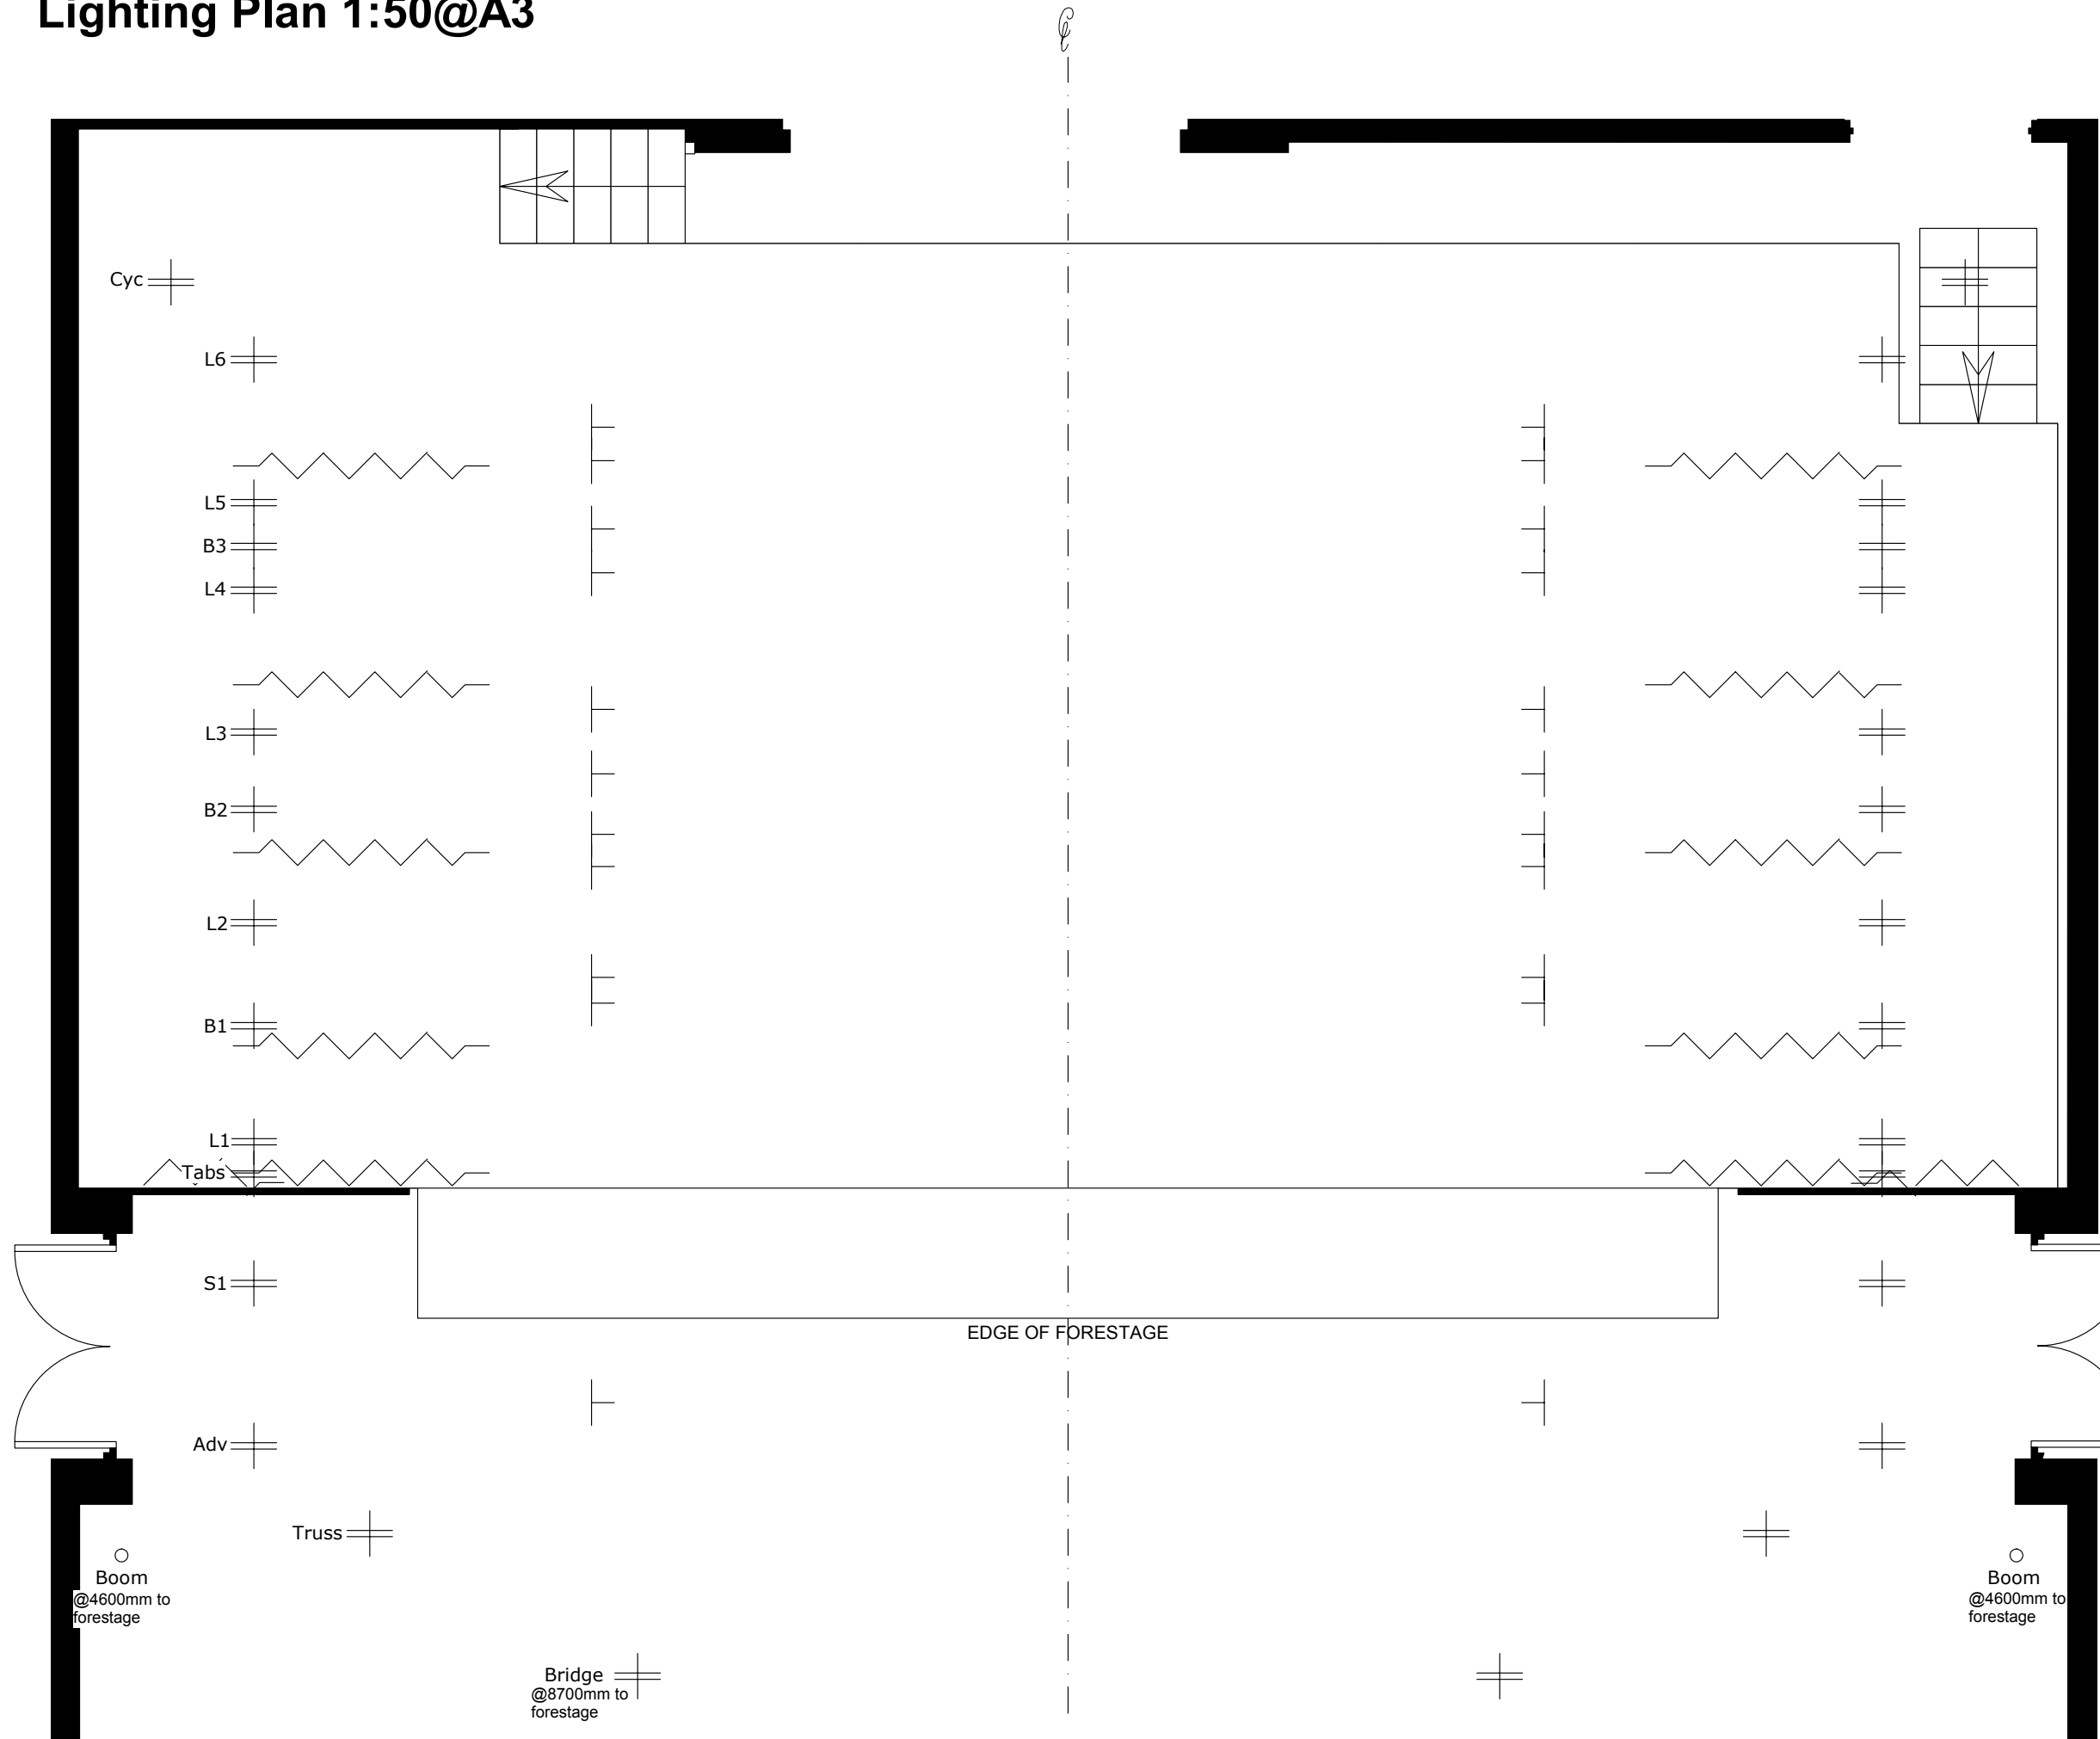

Corn Exchange, Newbury

Lighting Plan 1:50@A3

The Corn Exchange
 Market Place
 NEWBURY
 Berkshire
 RG14 5BD
 Tel: 01635 582666
 Fax: 01635 582223

LX Heights from Stage

FOH Bridge @ 9100mm (fixed)
 FOH Booms @ 1600mm - 7500mm (fixed)
 FOH Truss @ 6200mm (max trim)
 FOH Advance bar @ 6200mm (max trim)

LX bars 1-5 @ 6000mm (max trim)
 LX bar 6 @ 5800mm (max trim)

Scale: 1:50@A3