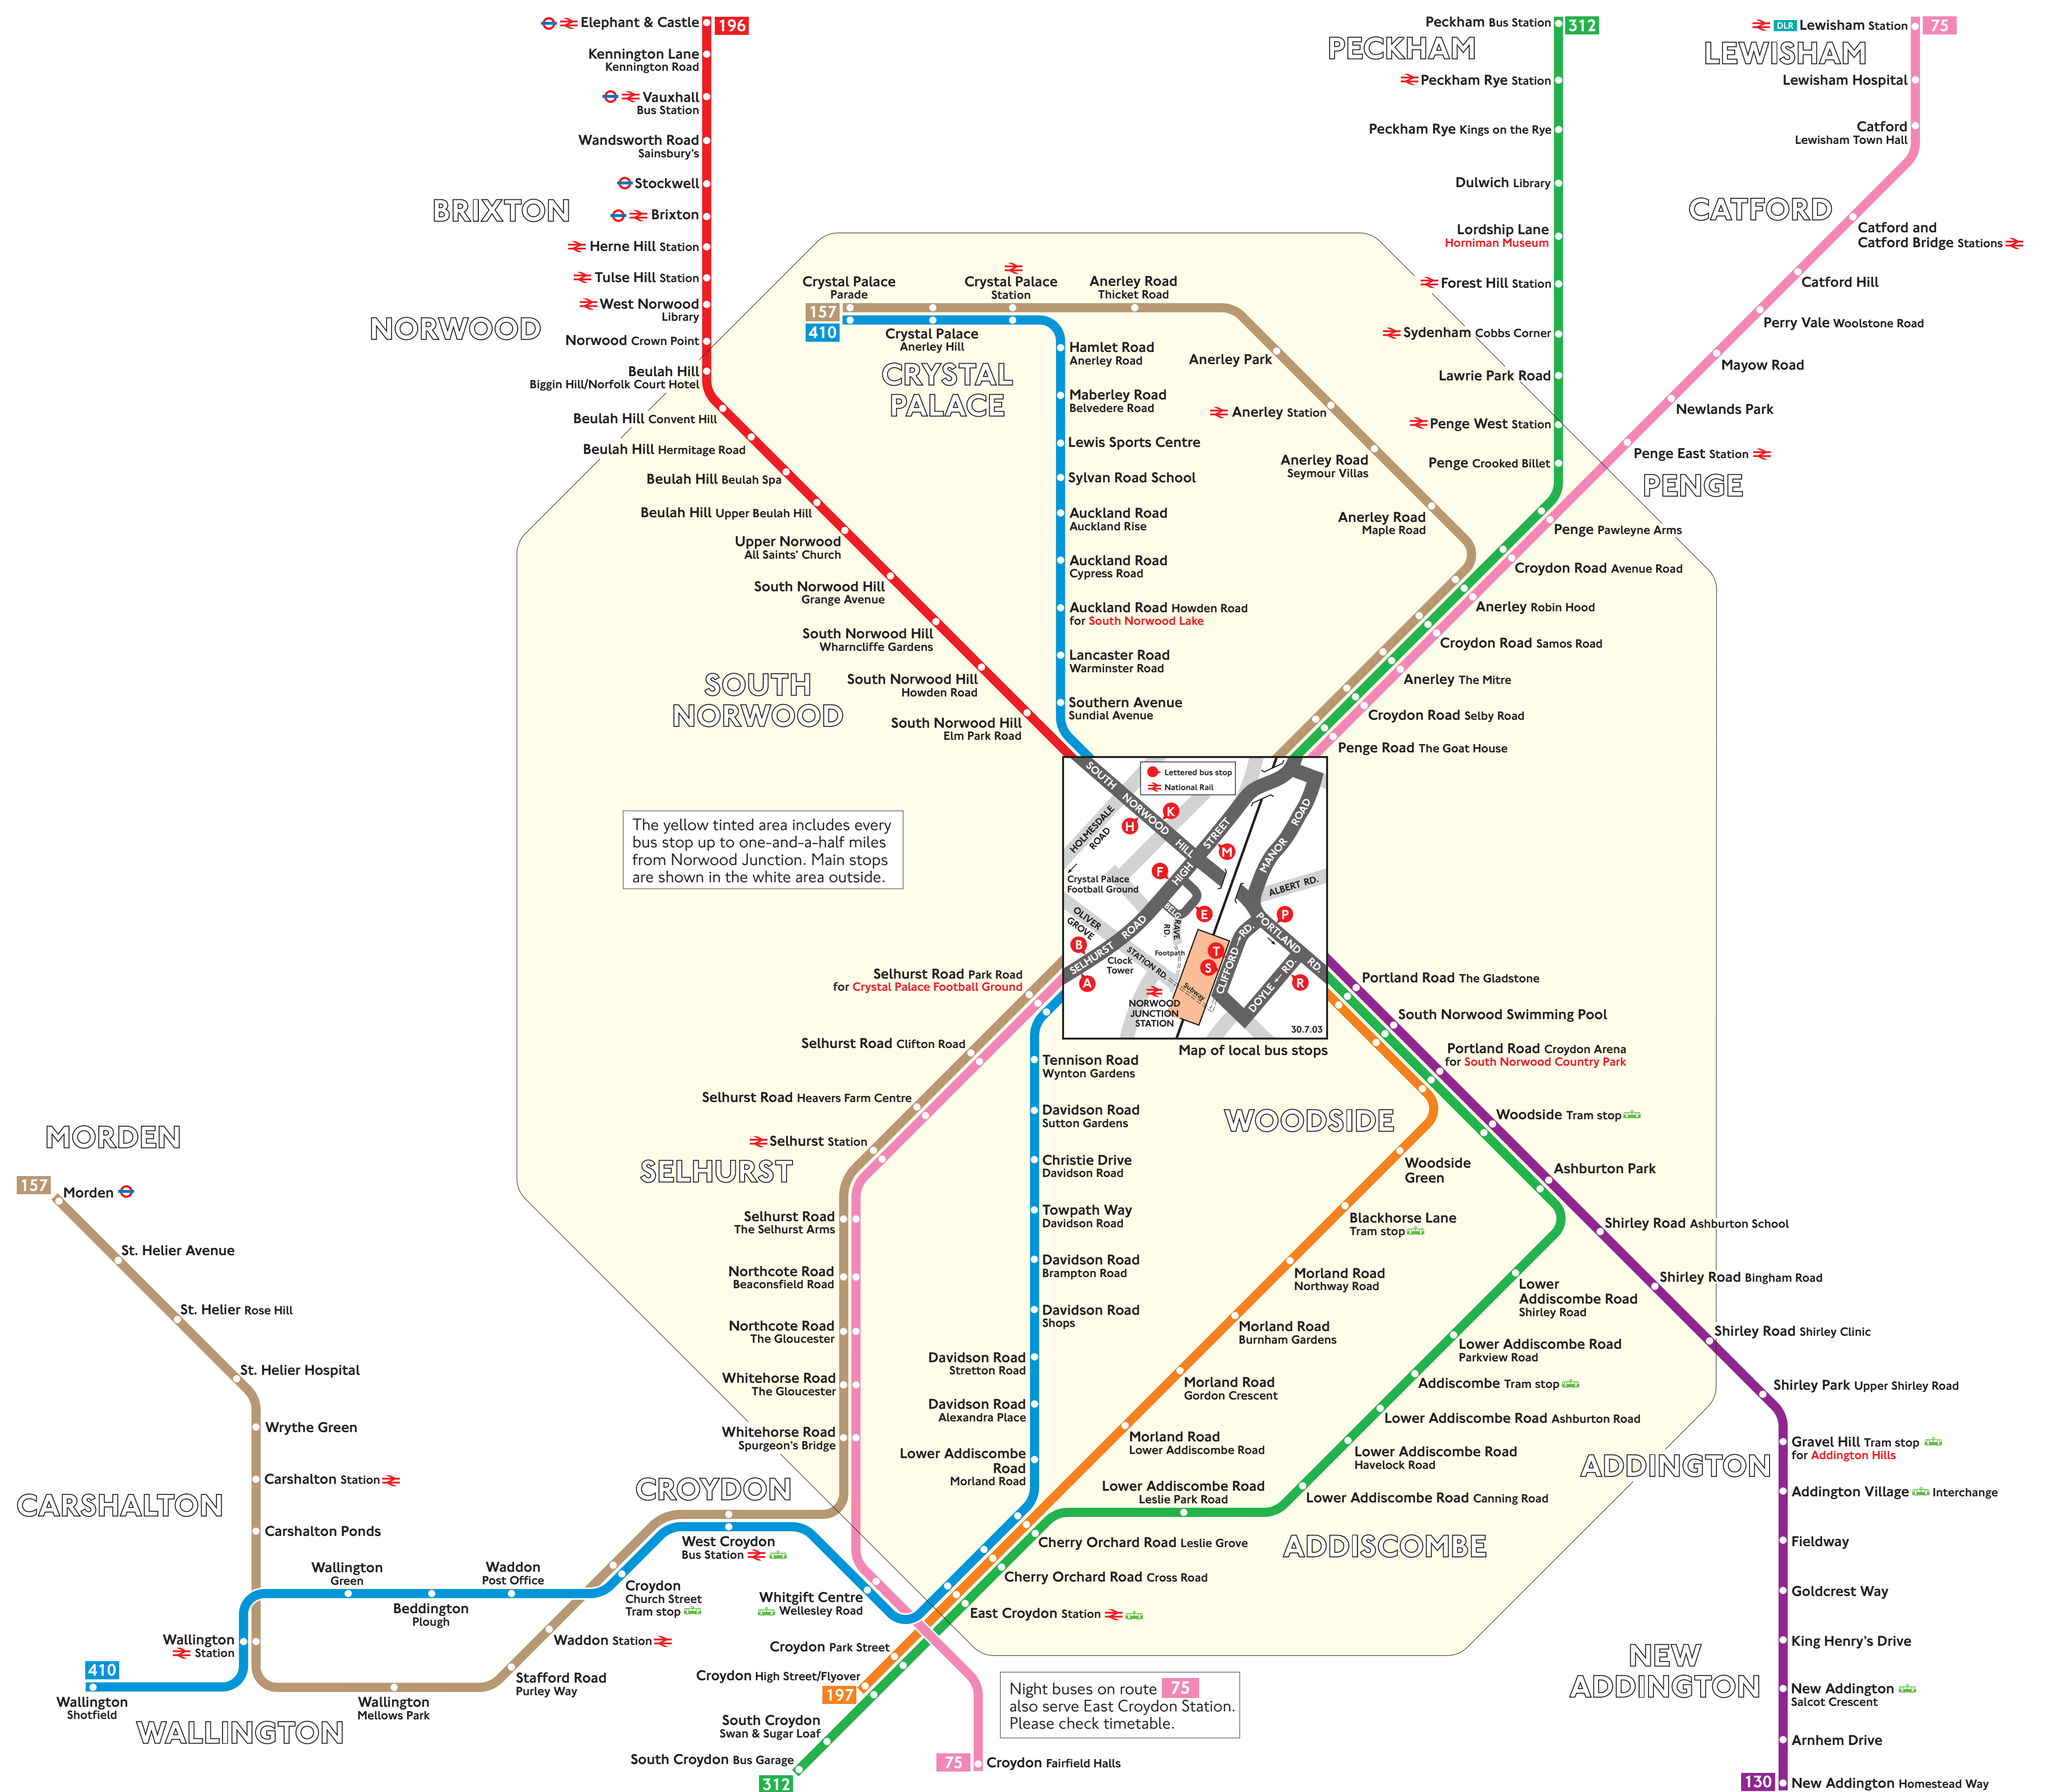

# Bus services from Norwood Junction

**Key**

- 157 Daytime routes in black
- Red names indicate place of interest
- Connections with Underground
- Connections with National Rail
- Connections with Docklands Light Railway
- Connections with Tramlink

Red discs show the bus stop you need for your chosen bus service. The disc appears on the top of the bus stop in the street (see map of town centre in centre of diagram).

## Route finder

Bus service	Towards	Bus stops
75	Croydon	○ ○
130	New Addington	○ ○ ○ ○
157	Crystal Palace	○ ○
196	Morden	○ ○
197	Elephant & Castle	○ ○ ○ ○
312	Croydon	○ ○ ○
312	Peckham	○ ○
410	South Croydon	○
410	Crystal Palace	○ ○ ○ ○
410	Wallington	○ ○

Route 75 is a 24-hour service. Buses on this route run during the day and night from the stops shown in the route finder above.