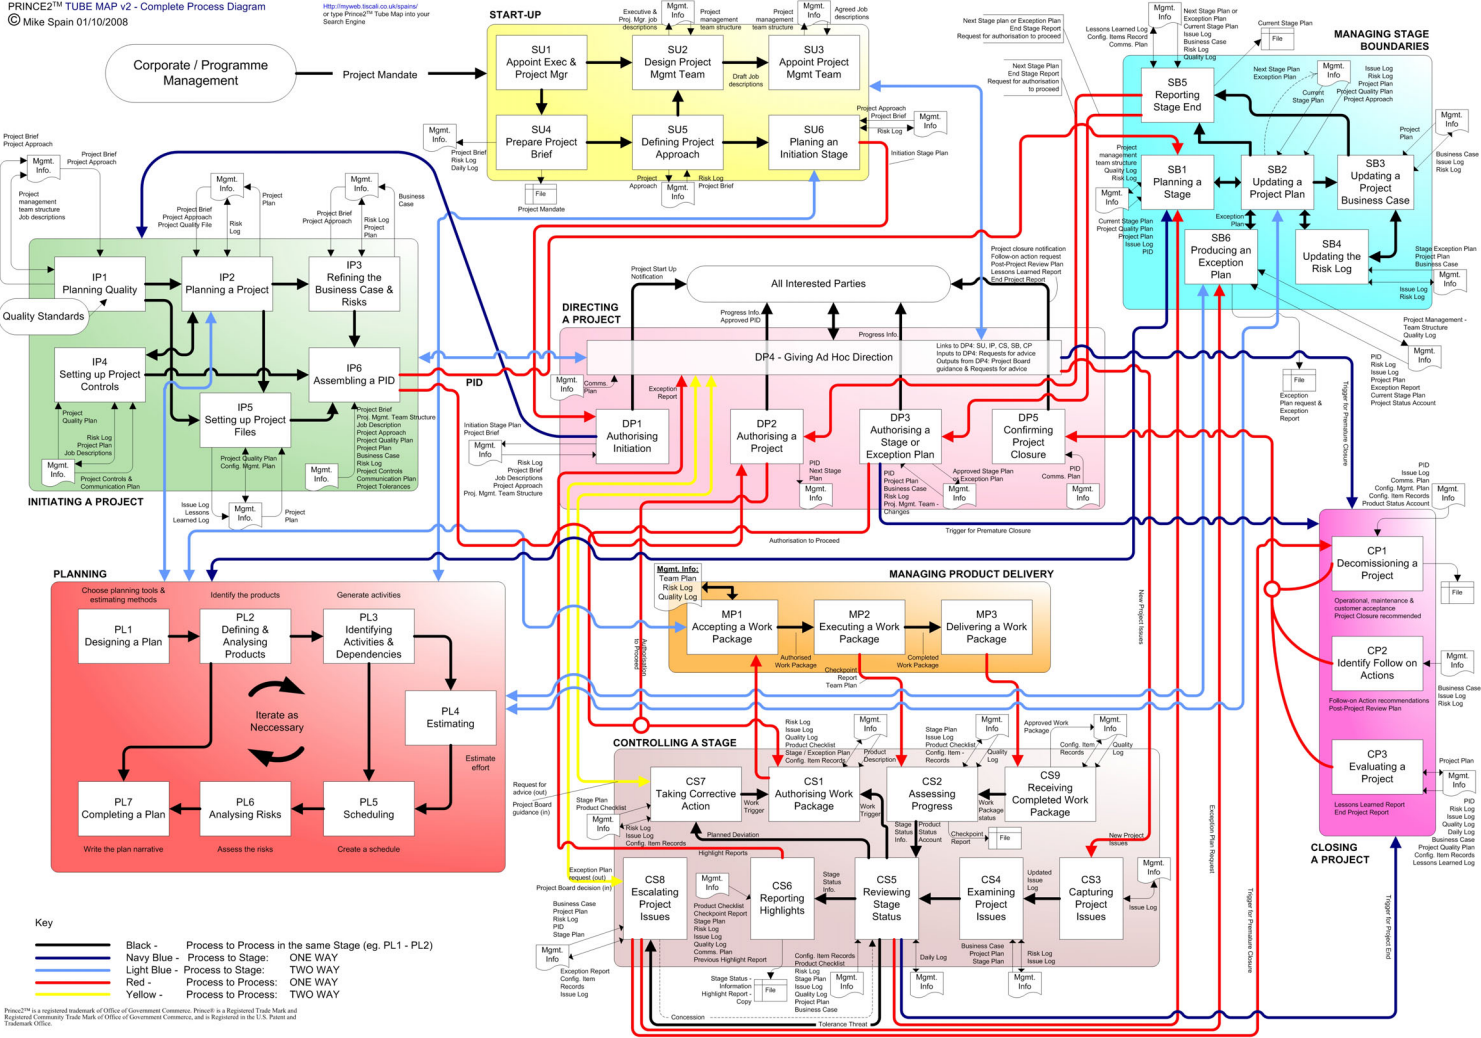

1. **Key**
2. Black - Process to Process in the same Stage (eg. PL1 - PL2)
   - Navy Blue - Process to Stage: ONE WAY
   - Light Blue - Process to Process: TWO WAY
   - Red - Process to Process: ONE WAY
   - Yellow - Process to Process: TWO WAY