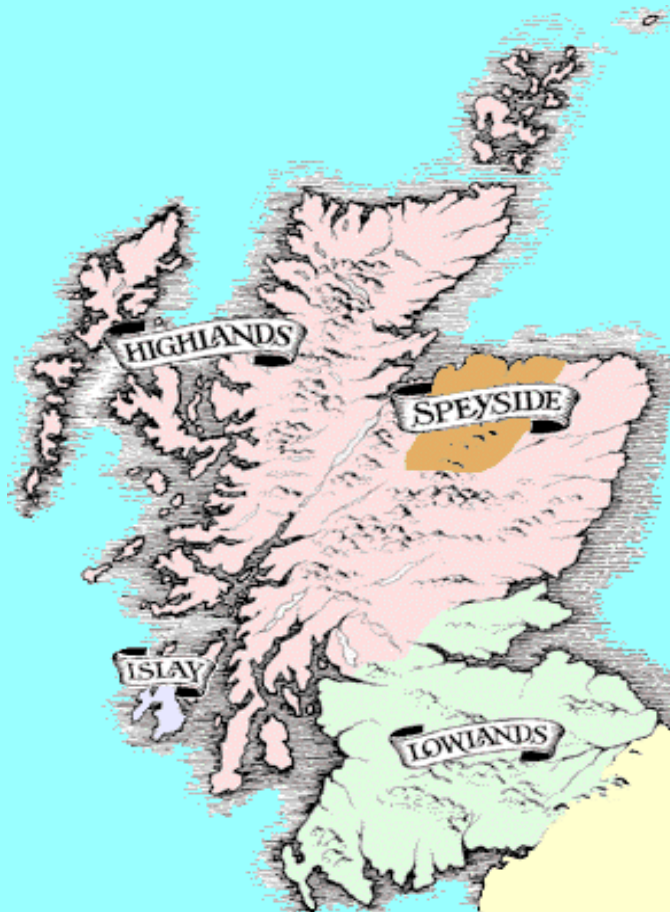

## The Laurel Mancunium Chapter of ten-X Special

The map of Scotland above shows the Classic Malt Whisky Regions

This is to celebrate the second anniversary of our newest certificate the **Millennium VIP**, and will run from 10/Oct/2002 to 10/Nov/2002.

As the Millenium VIP members are now in the Highlands of Scotland the Special is based on the Classic Malt Whiskies produced in Scotland and famous throughout the World.

Anyone wishing to participate should apply via E-mail as soon as possible to receive a personal number relating to one of the Classic Malt Whiskies from either of the two E-Mail addresses below.