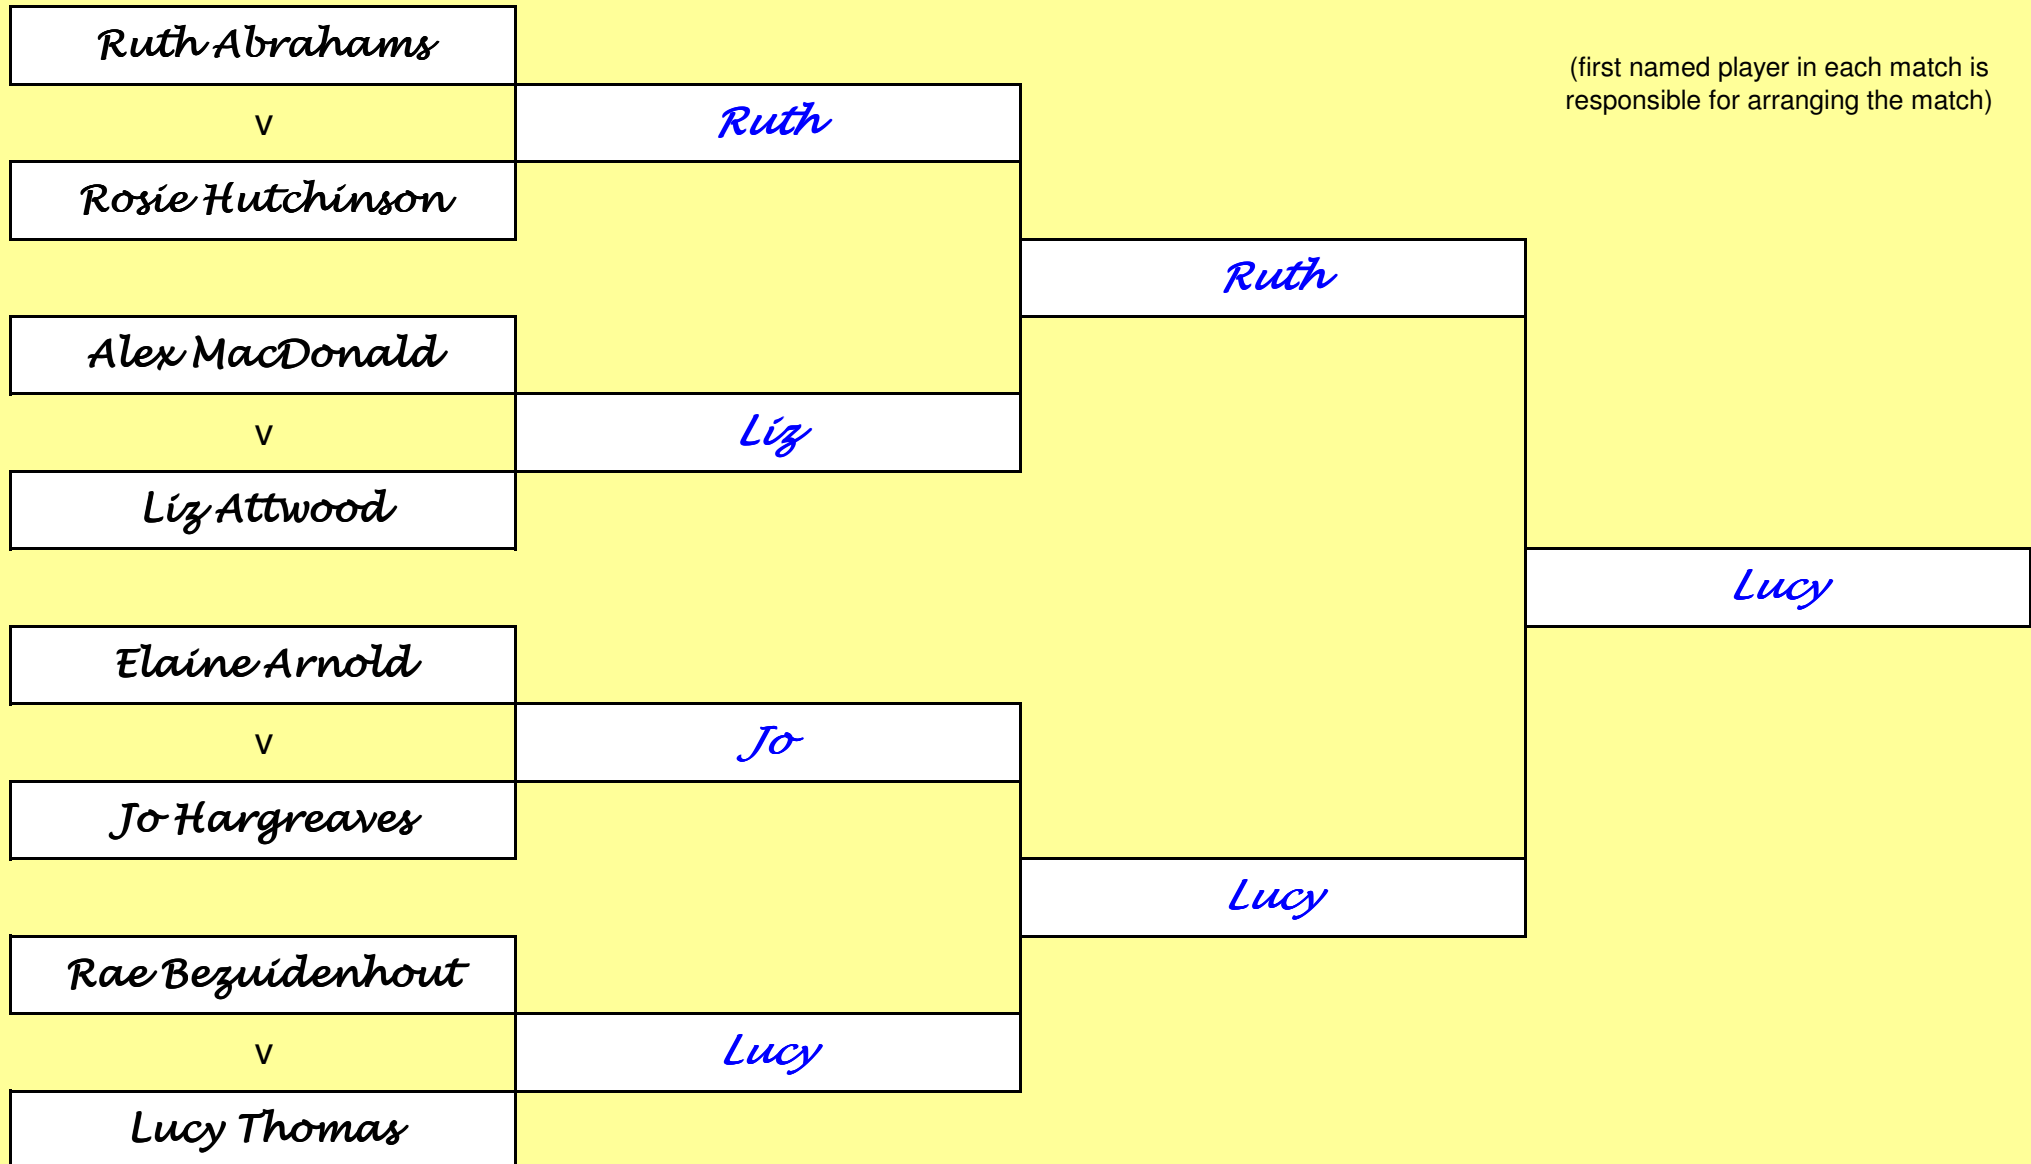

Ladies Singles 2010

(first named player in each match is responsible for arranging the match)

To be played by
Sunday, June 13th

To be played by
Saturday, July 17th

Final on
Sunday, July 18th